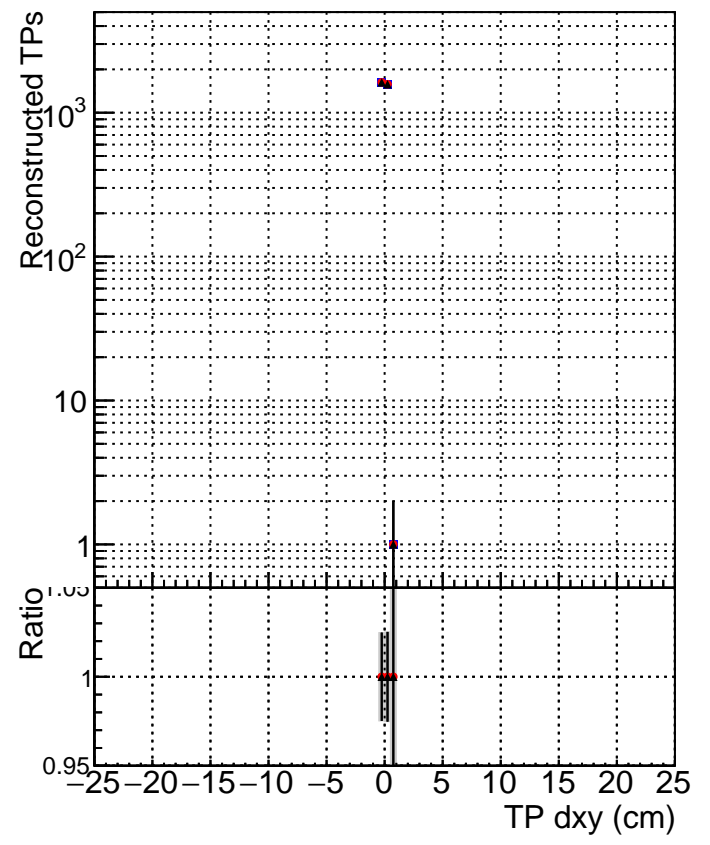

N of simulated tracks vs dxy

N of associated tracks (simToReco) vs dxy

N of simulated track

Legend:
■ DQM_ttbarPU_mkFit_5iter
● DQM_ttbarPU_mkFit_5iter_updatedPR111_update
▲ DQM_ttbarPU_mkFit_5iter_updatedPR111_update_fixPropagation