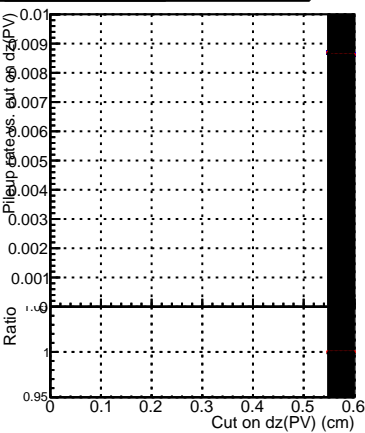

Efficiency vs. dz (PV)

Efficiency (tracking eff factorized out) vs. dz (PV)

Fake rate

— DQM_ttbarPU_mkFit_5iter
— DQM_ttbarPU_mkFit_5iter_updatedPR111_update
— DQM_ttbarPU_mkFit_5iter_updatedPR111_update_fixPropagation