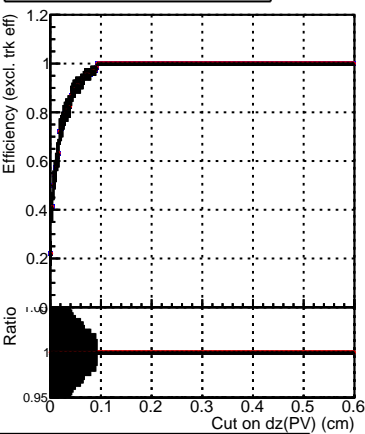

Efficiency vs. dz (PV)

Efficiency (tracking eff factorized out) vs. dz (PV)

Fake rate

— DQM_ttbarPU_mkFit_5iter
— DQM_ttbarPU_mkFit_5iter_updatedPR111_update
— DQM_ttbarPU_mkFit_5iter_updatedPR111_update_fixPropagation