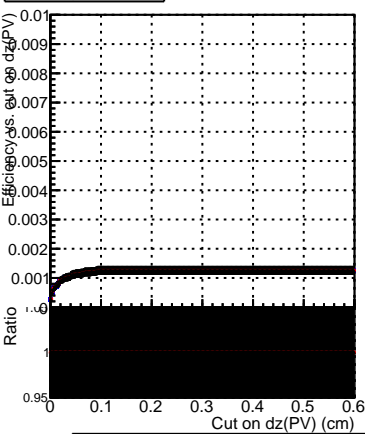

Efficiency vs. dz (PV)

Efficiency (tracking eff factorized out) vs. dz (PV)

Fake rate

— DQM_ttbarPU_mkFit_5iter
— DQM_ttbarPU_mkFit_5iter_updatedPR111_update
— DQM_ttbarPU_mkFit_5iter_updatedPR111_update_fixPropagation