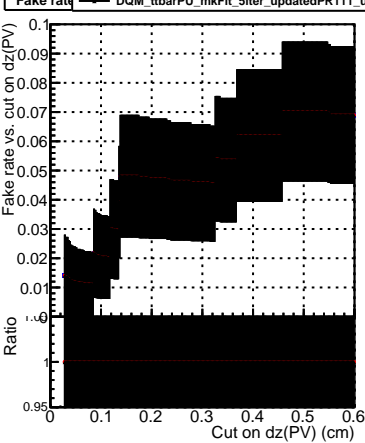

Efficiency vs. dz (PV)

Efficiency (tracking eff factorized out) vs. dz (PV)

Fake rate

— DQM_ttbarPU_mkFit_5iter
— DQM_ttbarPU_mkFit_5iter_updatedPR111_update
— DQM_ttbarPU_mkFit_5iter_updatedPR111_update_fixPropagation