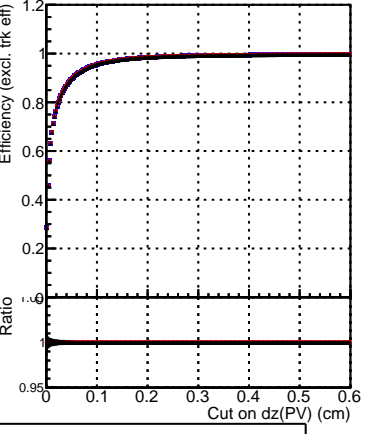

Efficiency vs. dz (PV)

Efficiency (tracking eff factorized out) vs. dz (PV)

Legend:

- DQM_ttbarPU_mkFit_5iter
- DQM_ttbarPU_mkFit_5iter_updatedPR111_update
- DQM_ttbarPU_mkFit_5iter_updatedPR111_update_fixPropagation