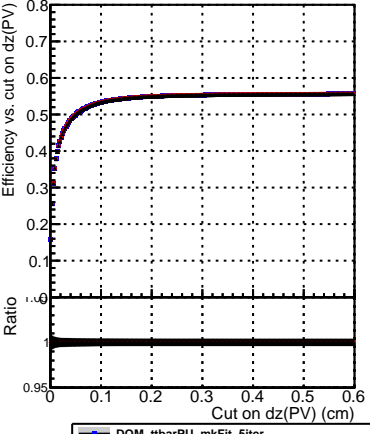

Efficiency vs. dz (PV)

Efficiency (tracking eff factorized out) vs. dz (PV)

Legend:

- DQM_ttbarPU_mkFit_5iter
- DQM_ttbarPU_mkFit_5iter_updatedPR111_update
- DQM_ttbarPU_mkFit_5iter_updatedPR111_update_fixPropagation

Fake rate