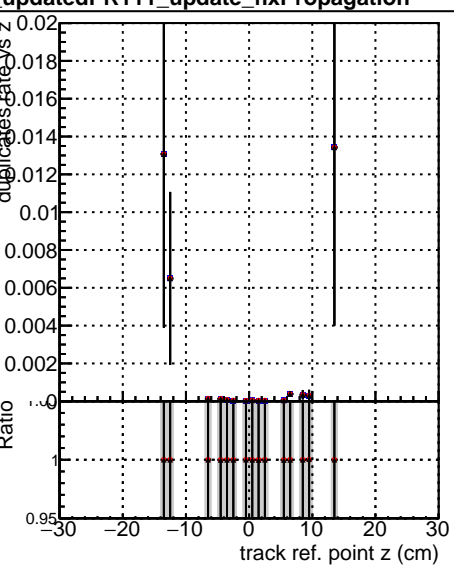

**Fake rate vs vertpos****Duplicates Rate vs vertpos****Pileup rate vs vertpos****Fake rate vs v****Duplicates Rate vs v****Pileup rate vs v**

—•— DQM\_ttbarPU\_mkFit\_5iter  
—•— DQM\_ttbarPU\_mkFit\_5iter\_updatedPR111\_update  
—•— DQM\_ttbarPU\_mkFit\_5iter\_updatedPR111\_update\_fixPropagation

**Fake rate vs. sim PV z****Duplicates Rate vs sim PV z****Pileup rate vs. sim PV z**