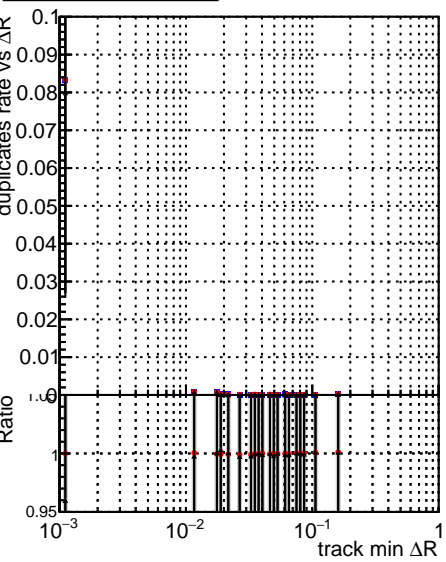

Fake rate vs dr**Duplicates Rate vs dr****Pileup rate vs dr**

—•— DQM_ttbarPU_mkFit_5iter
—•— DQM_ttbarPU_mkFit_5iter_updatedPR111_update
—•— DQM_ttbarPU_mkFit_5iter_updatedPR111_update_fixPropagation

Fake rate vs ΔR (track, jet)**Fake rate vs pu****Duplicates Rate vs pu****Pileup rate vs pu**