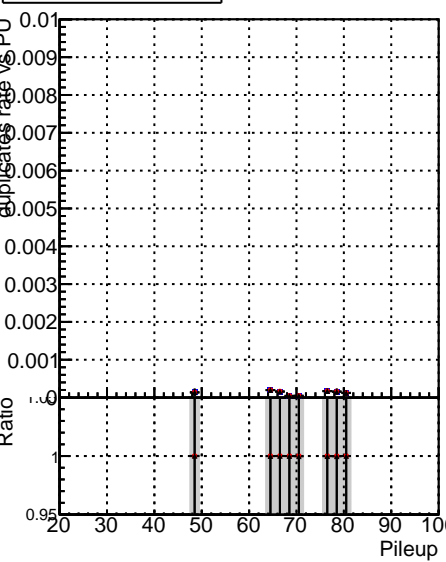

Fake rate vs dr**Duplicates Rate vs dr****Pileup rate vs dr**

—•— DQM_ttbarPU_mkFit_5iter
—•— DQM_ttbarPU_mkFit_5iter_updatedPR111_update
—•— DQM_ttbarPU_mkFit_5iter_updatedPR111_update_fixPropagation

Fake rate vs ΔR (track, jet)**Fake rate vs pu****Duplicates Rate vs pu****Pileup rate vs pu**