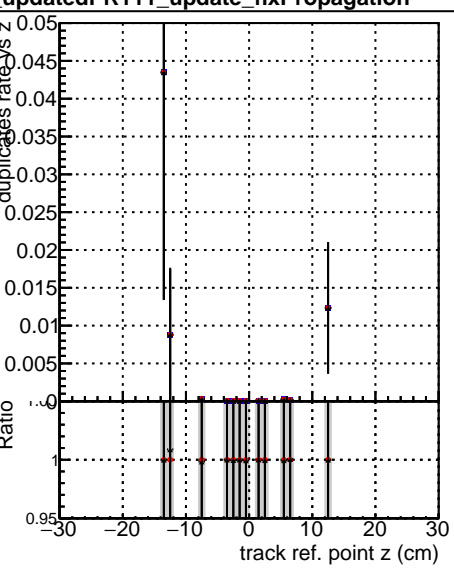

Fake rate vs vertpos**Duplicates Rate vs vertpos****Pileup rate vs vertpos****Fake rate vs v****Duplicates Rate vs v****Pileup rate vs v**

—•— DQM_ttbarPU_mkFit_5iter
—•— DQM_ttbarPU_mkFit_5iter_updatedPR111_update
—•— DQM_ttbarPU_mkFit_5iter_updatedPR111_update_fixPropagation

Fake rate vs. sim PV z**Duplicates Rate vs sim PV z****Pileup rate vs. sim PV z**