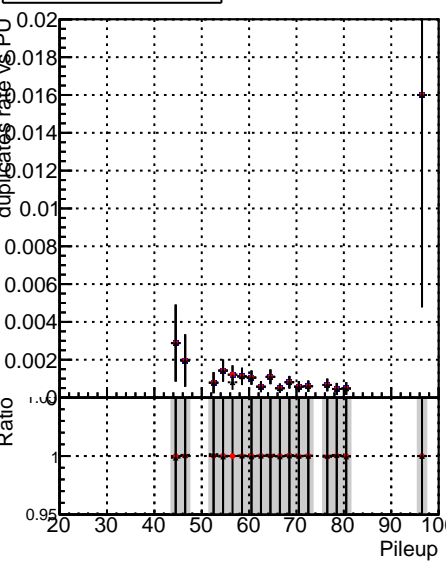

Fake rate vs dr**Duplicates Rate vs dr****Pileup rate vs dr****Fake rate vs****Duplicates Rate vs ΔR(track, jet)****Pileup rate vs ΔR(track, jet)****Fake rate vs pu****Duplicates Rate vs pu****Pileup rate vs pu**

—●— DQM_ttbarPU_mkFit_5iter
—●— DQM_ttbarPU_mkFit_5iter_updatedPR111_update
—●— DQM_ttbarPU_mkFit_5iter_updatedPR111_update_fixPropagation