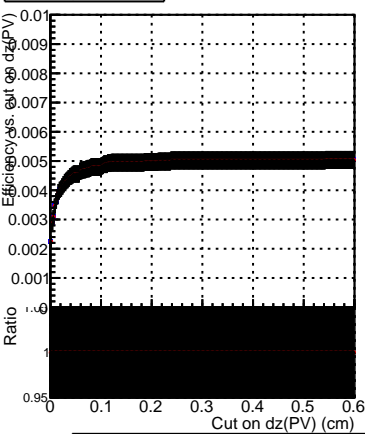

Efficiency vs. dz (PV)

Efficiency (tracking eff factorized out) vs. dz (PV)

Fake rate

Pileup rates vs. dz (PV)

—●— DQM_ttbarPU_mkFit_5iter
—●— DQM_ttbarPU_mkFit_5iter_updatedPR111_update
—●— DQM_ttbarPU_mkFit_5iter_updatedPR111_update_fixPropagation