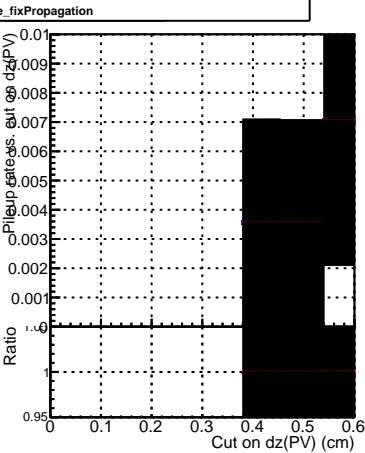

Efficiency vs. dz (PV)

Efficiency (tracking eff factorized out) vs. dz (PV)

Fake rate

Pileup rates vs. dz (PV)

—●— DQM_ttbarPU_mkFit_5iter
—●— DQM_ttbarPU_mkFit_5iter_updatedPR111_update
—●— DQM_ttbarPU_mkFit_5iter_updatedPR111_update_fixPropagation