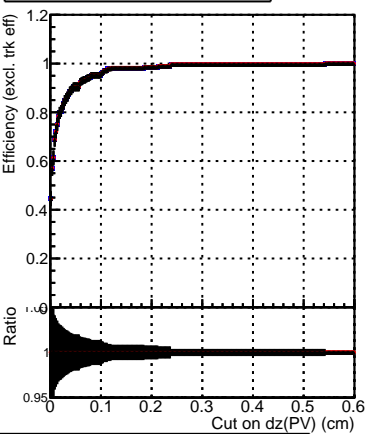

Efficiency vs. dz (PV)

Efficiency (tracking eff factorized out) vs. dz (PV)

Fake rate

Pileup rates vs. dz (PV)

—●— DQM_ttbarPU_mkFit_5iter
—●— DQM_ttbarPU_mkFit_5iter_updatedPR111_update
—●— DQM_ttbarPU_mkFit_5iter_updatedPR111_update_fixPropagation