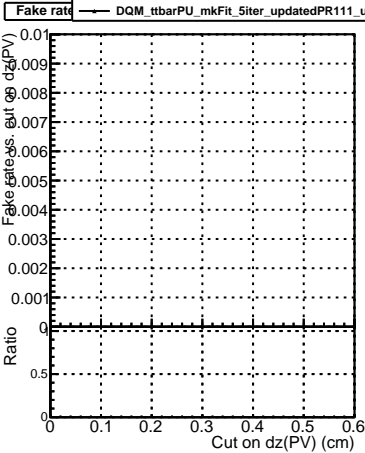

Efficiency vs. dz (PV)

Efficiency (tracking eff factorized out) vs. dz (PV)

Fake rate

Pileup rates vs. dz (PV)

—●— DQM_ttbarPU_mkFit_5iter
—●— DQM_ttbarPU_mkFit_5iter_updatedPR111_update
—●— DQM_ttbarPU_mkFit_5iter_updatedPR111_update_fixPropagation