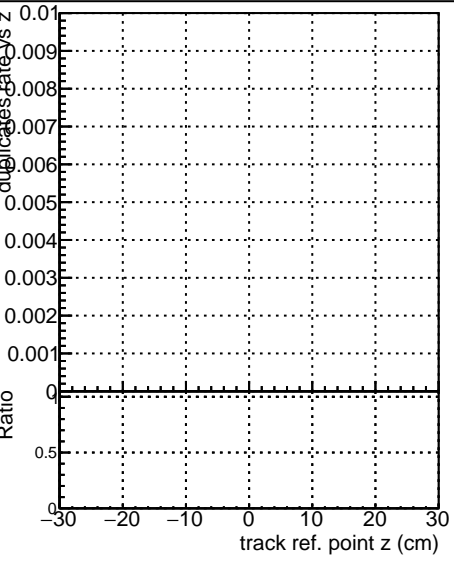

Fake rate vs vertpos**Duplicates Rate vs vertpos****Pileup rate vs vertpos**

—●— DQM_ttbarPU_mkFit_5iter
—●— DQM_ttbarPU_mkFit_5iter_updatedPR111_update
—●— DQM_ttbarPU_mkFit_5iter_updatedPR111_update_fixPropagation

Fake rate vs v**Fake rate vs. sim PV z****Duplicates Rate vs sim PV z****Pileup rate vs. sim PV z**