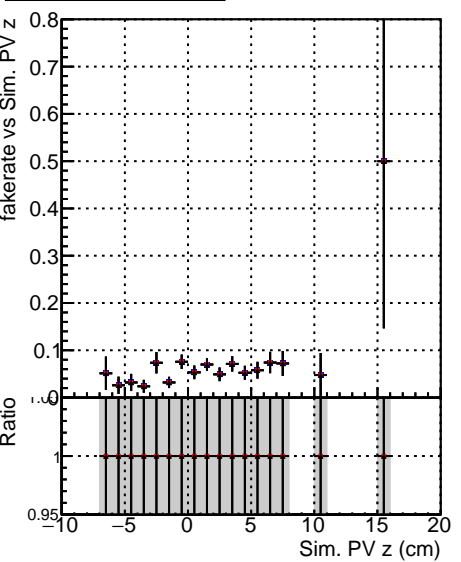

Fake rate vs vertpos**Duplicates Rate vs vertpos****Pileup rate vs vertpos**

—●— DQM_ttbarPU_mkFit_5iter
—●— DQM_ttbarPU_mkFit_5iter_updatedPR111_update
—●— DQM_ttbarPU_mkFit_5iter_updatedPR111_update_fixPropagation

Fake rate vs v**Fake rate vs. sim PV z****Duplicates Rate vs sim PV z****Pileup rate vs. sim PV z**