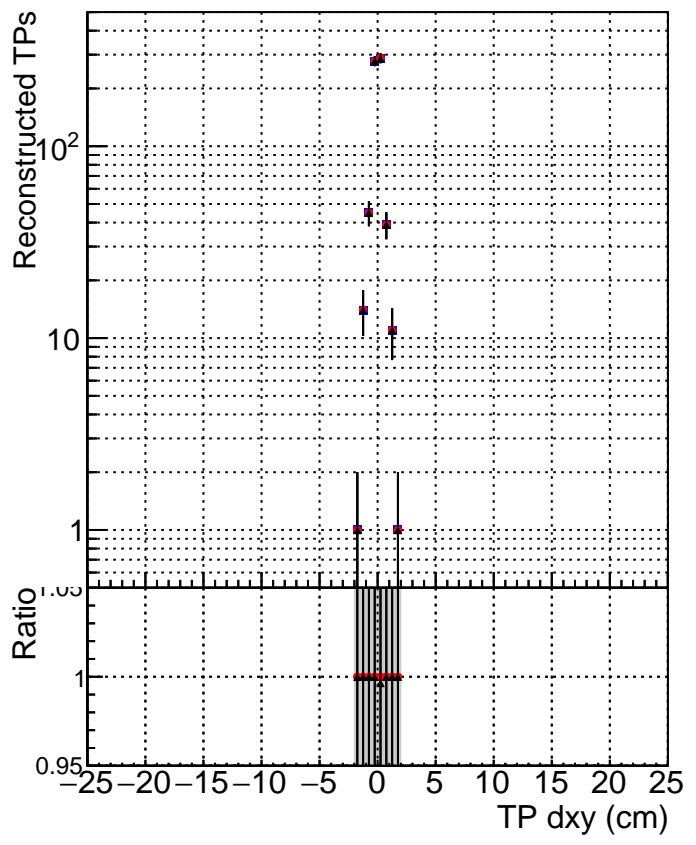

**N of simulated tracks vs dxy**

**N of associated tracks (simToReco) vs dxy**

**N of simulated track**

- DQM\_ttbarPU\_mkFit\_5iter
- DQM\_ttbarPU\_mkFit\_5iter\_updatedPR111\_update
- ▲ DQM\_ttbarPU\_mkFit\_5iter\_updatedPR111\_update\_fixPropagation