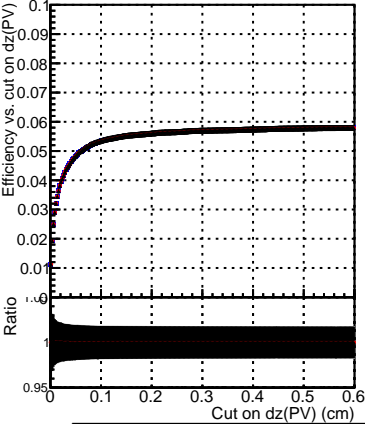

Efficiency vs. dz (PV)

Efficiency (tracking eff factorized out) vs. dz (PV)

Fake rate

—●— DQM_ttbarPU_mkFit_5iter
—●— DQM_ttbarPU_mkFit_5iter_updatedPR111_update
—●— DQM_ttbarPU_mkFit_5iter_updatedPR111_update_fixPropagation