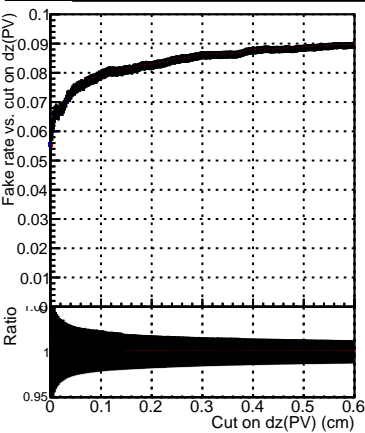

Efficiency vs. dz (PV)

Efficiency (tracking eff factorized out) vs. dz (PV)

Fake rate

—●— DQM_ttbarPU_mkFit_5iter
—●— DQM_ttbarPU_mkFit_5iter_updatedPR111_update
—●— DQM_ttbarPU_mkFit_5iter_updatedPR111_update_fixPropagation