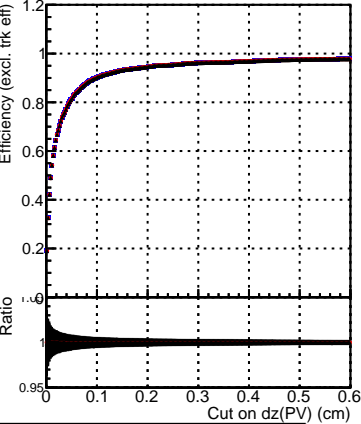

Efficiency vs. dz (PV)

Efficiency (tracking eff factorized out) vs. dz (PV)

Fake rate

—●— DQM_ttbarPU_mkFit_5iter
—●— DQM_ttbarPU_mkFit_5iter_updatedPR111_update
—●— DQM_ttbarPU_mkFit_5iter_updatedPR111_update_fixPropagation