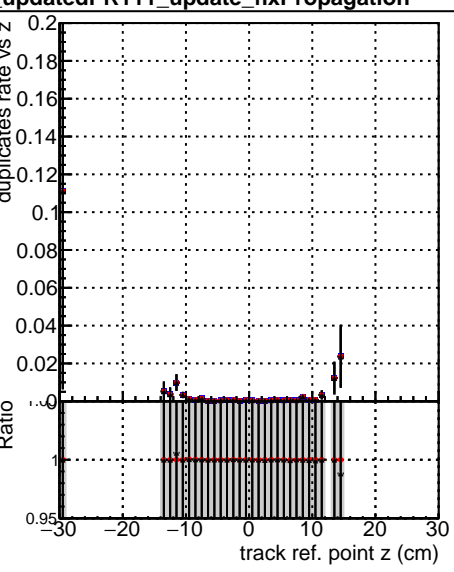

**Fake rate vs vertpos****Duplicates Rate vs vertpos****Pileup rate vs vertpos****Fake rate vs v****Duplicates Rate vs v****Pileup rate vs v**

—•— DQM\_ttbarPU\_mkFit\_5iter  
—•— DQM\_ttbarPU\_mkFit\_5iter\_updatedPR111\_update  
—•— DQM\_ttbarPU\_mkFit\_5iter\_updatedPR111\_update\_fixPropagation

**Fake rate vs. sim PV z****Duplicates Rate vs sim PV z****Pileup rate vs. sim PV z**