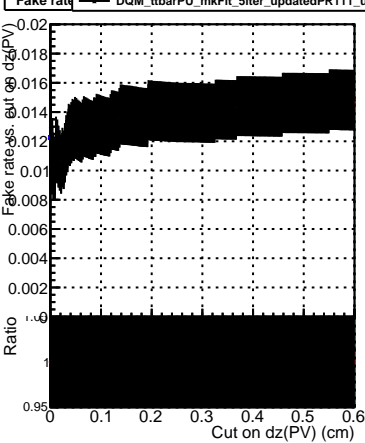

Efficiency vs. dz (PV)

Efficiency (tracking eff factorized out) vs. dz (PV)

Fake rate

Fake rate

—●— DQM_ttbarPU_mkFit_5iter
—●— DQM_ttbarPU_mkFit_5iter_updatedPR111_update
—●— DQM_ttbarPU_mkFit_5iter_updatedPR111_update_fixPropagation