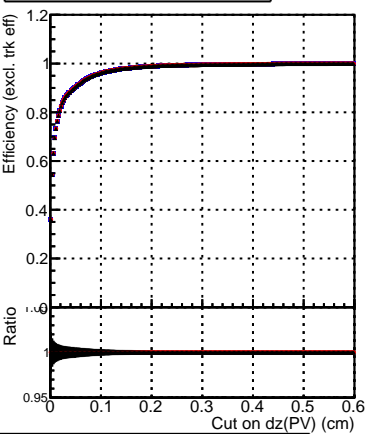

Efficiency vs. dz (PV)

Efficiency (tracking eff factorized out) vs. dz (PV)

Fake rate

Fake rate

—●— DQM_ttbarPU_mkFit_5iter
—●— DQM_ttbarPU_mkFit_5iter_updatedPR111_update
—●— DQM_ttbarPU_mkFit_5iter_updatedPR111_update_fixPropagation