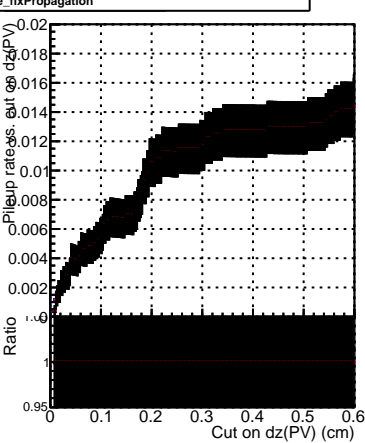

Efficiency vs. dz (PV)

Efficiency (tracking eff factorized out) vs. dz (PV)

Fake rate

Fake rate

—●— DQM_ttbarPU_mkFit_5iter
—●— DQM_ttbarPU_mkFit_5iter_updatedPR111_update
—●— DQM_ttbarPU_mkFit_5iter_updatedPR111_update_fixPropagation