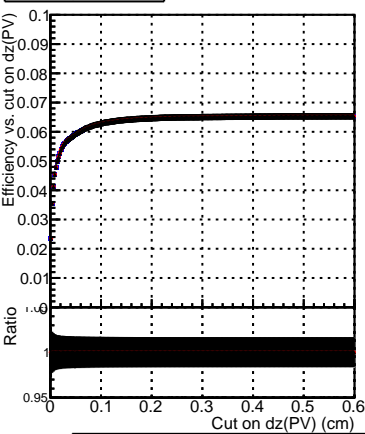

Efficiency vs. dz (PV)

Efficiency (tracking eff factorized out) vs. dz (PV)

Fake rate

Fake rate

—●— DQM_ttbarPU_mkFit_5iter
—●— DQM_ttbarPU_mkFit_5iter_updatedPR111_update
—●— DQM_ttbarPU_mkFit_5iter_updatedPR111_update_fixPropagation