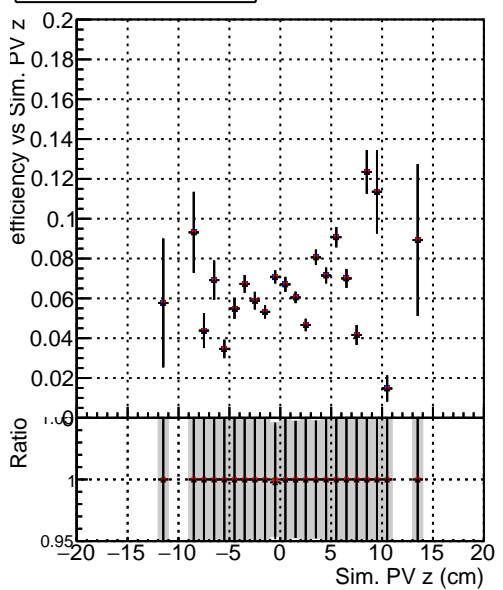

Efficiency vs vertpos**fake+duplicates vs vert r**

Legend for Efficiency vs. sim PV z:

- Blue line with circles: DQM_ttbarPU_mkFit_5iter
- Red line with circles: DQM_ttbarPU_mkFit_5iter_updatedPR111_update
- Black line with circles: DQM_ttbarPU_mkFit_5iter_updatedPR111_update_fixPropagation

Efficiency vs. sim PV z**Efficiency vs. sim PV z****fake+duplicates vs Sim. PV z**