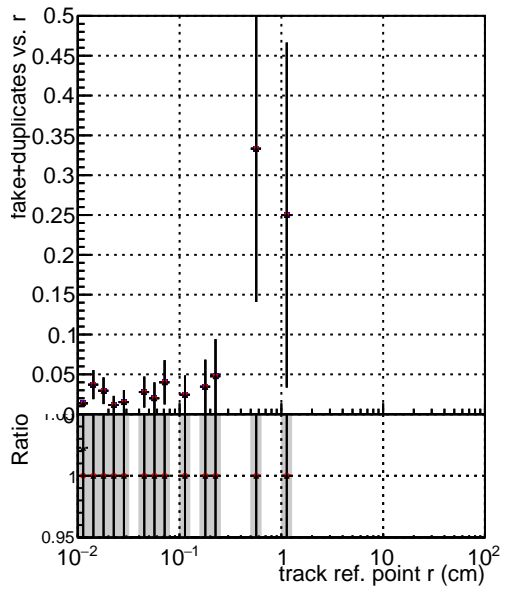

Efficiency vs vertpos**fake+duplicates vs vert r**

Legend for Efficiency vs. sim PV z:

- Blue line with circles: DQM_ttbarPU_mkFit_5iter
- Red line with circles: DQM_ttbarPU_mkFit_5iter_updatedPR111_update
- Black line with circles: DQM_ttbarPU_mkFit_5iter_updatedPR111_update_fixPropagation

Efficiency vs. sim PV z**Efficiency vs. sim PV z****fake+duplicates vs Sim. PV z**