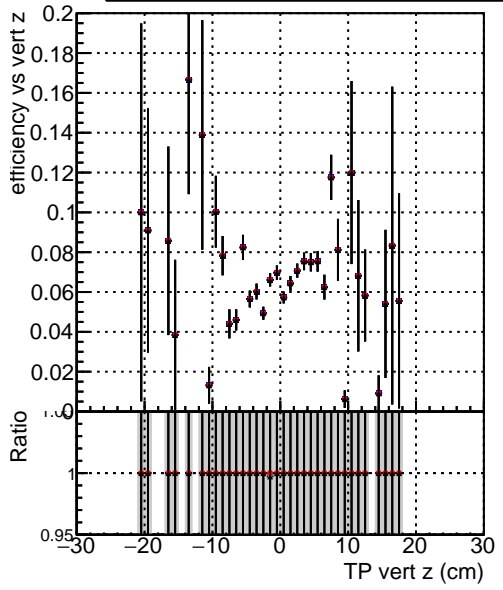

Efficiency vs vertpos**fake+duplicates vs vert r**

Legend for Efficiency vs. sim PV z:

- Blue line with circles: DQM_ttbarPU_mkFit_5iter
- Red line with circles: DQM_ttbarPU_mkFit_5iter_updatedPR111_update
- Black line with circles: DQM_ttbarPU_mkFit_5iter_updatedPR111_update_fixPropagation

Efficiency vs. sim PV z**Efficiency vs. sim PV z****fake+duplicates vs Sim. PV z**