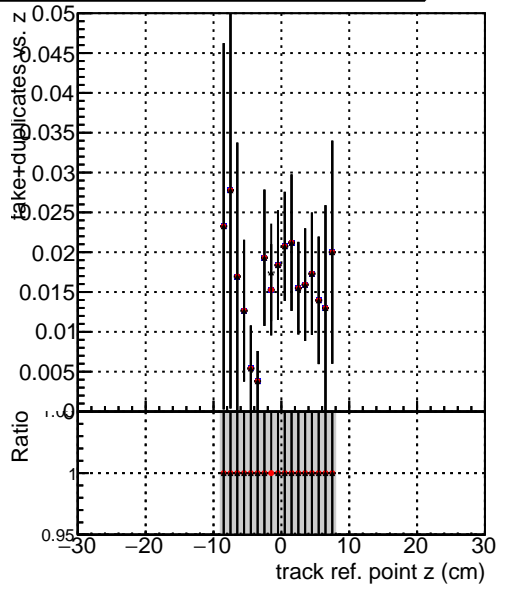

Efficiency vs vertpos**fake+duplicates vs vert r**

Legend for Efficiency vs. sim PV z:

- Blue line with circles: DQM_ttbarPU_mkFit_5iter
- Red line with circles: DQM_ttbarPU_mkFit_5iter_updatedPR111_update
- Black line with circles: DQM_ttbarPU_mkFit_5iter_updatedPR111_update_fixPropagation

Efficiency vs. sim PV z**Efficiency vs. sim PV z****fake+duplicates vs Sim. PV z**