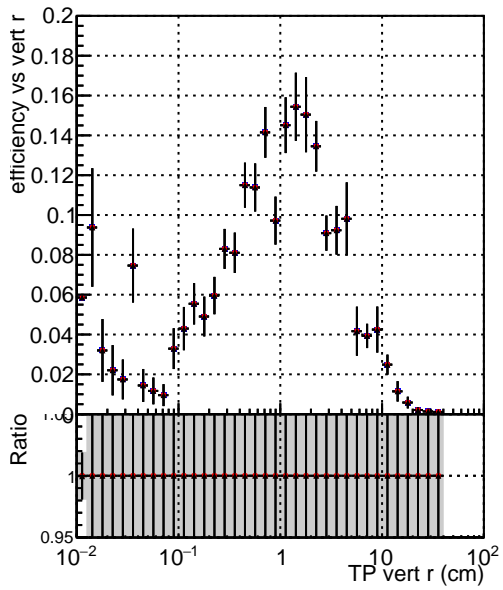

Efficiency vs vertpos**fake+duplicates vs vert r**

Legend for Efficiency vs. sim PV z:

- Blue line with circles: DQM_ttbarPU_mkFit_5iter
- Red line with circles: DQM_ttbarPU_mkFit_5iter_updatedPR111_update
- Black line with circles: DQM_ttbarPU_mkFit_5iter_updatedPR111_update_fixPropagation

Efficiency vs. sim PV z**Efficiency vs. sim PV z****fake+duplicates vs Sim. PV z**