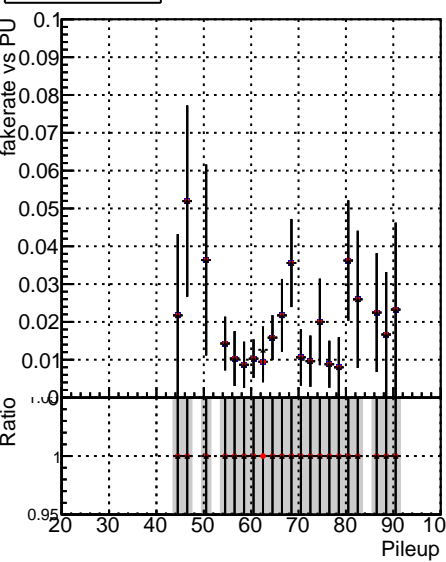

Fake rate vs dr**Duplicates Rate vs dr****Pileup rate vs dr**

■ DQM_ttbarPU_mkFit_5iter
■ DQM_ttbarPU_mkFit_5iter_updatedPR111_update
■ DQM_ttbarPU_mkFit_5iter_updatedPR111_update_fixPropagation

Fake rate vs ΔR(track, jet)**Fake rate vs pu****Duplicates Rate vs pu****Pileup rate vs pu**