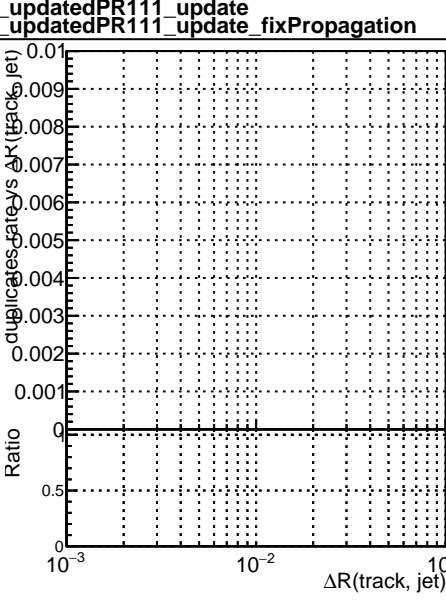

Fake rate vs dr**Duplicates Rate vs dr****Pileup rate vs dr**

■ DQM_ttbarPU_mkFit_5iter
■ DQM_ttbarPU_mkFit_5iter_updatedPR111_update
■ DQM_ttbarPU_mkFit_5iter_updatedPR111_update_fixPropagation

Fake rate vs ΔR(track, jet)**Fake rate vs pu****Duplicates Rate vs pu****Pileup rate vs pu**