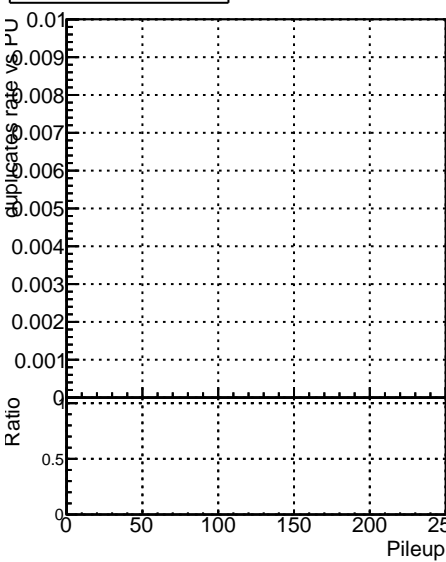

Fake rate vs dr**Duplicates Rate vs dr****Pileup rate vs dr**

■ DQM_ttbarPU_mkFit_5iter
■ DQM_ttbarPU_mkFit_5iter_updatedPR111_update
■ DQM_ttbarPU_mkFit_5iter_updatedPR111_update_fixPropagation

Fake rate vs ΔR(track, jet)**Fake rate vs pu****Duplicates Rate vs pu****Pileup rate vs pu**