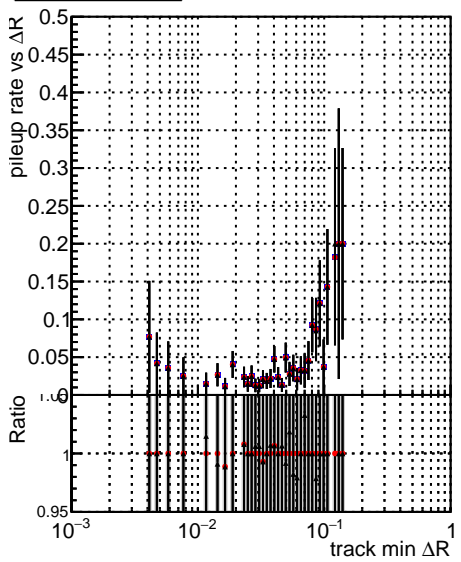

Fake rate vs dr**Duplicates Rate vs dr****Pileup rate vs dr**

■ DQM_ttbarPU_mkFit_5iter
■ DQM_ttbarPU_mkFit_5iter_updatedPR111_update
■ DQM_ttbarPU_mkFit_5iter_updatedPR111_update_fixPropagation

Fake rate vs ΔR(track, jet)**Fake rate vs pu****Duplicates Rate vs pu****Pileup rate vs pu**