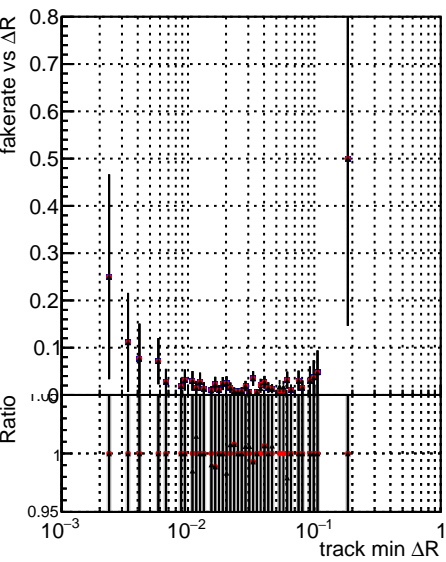

Fake rate vs dr**Duplicates Rate vs dr****Pileup rate vs dr**

■ DQM_ttbarPU_mkFit_5iter
■ DQM_ttbarPU_mkFit_5iter_updatedPR111_update
■ DQM_ttbarPU_mkFit_5iter_updatedPR111_update_fixPropagation

Fake rate vs ΔR(track, jet)**Fake rate vs pu****Duplicates Rate vs pu****Pileup rate vs pu**