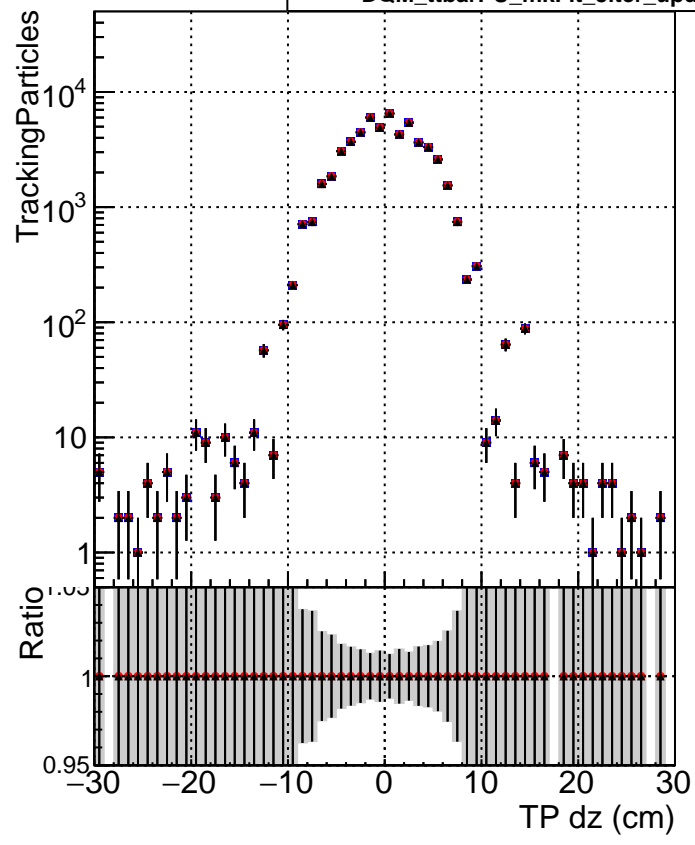

**N of simulated tracks vs dxy**

**N of associated tracks (simToReco) vs dxy**

**N of simulated track**

- DQM\_ttbarPU\_mkFit\_5iter
- DQM\_ttbarPU\_mkFit\_5iter\_updatedPR111\_update
- ▲ DQM\_ttbarPU\_mkFit\_5iter\_updatedPR111\_update\_fixPropagation