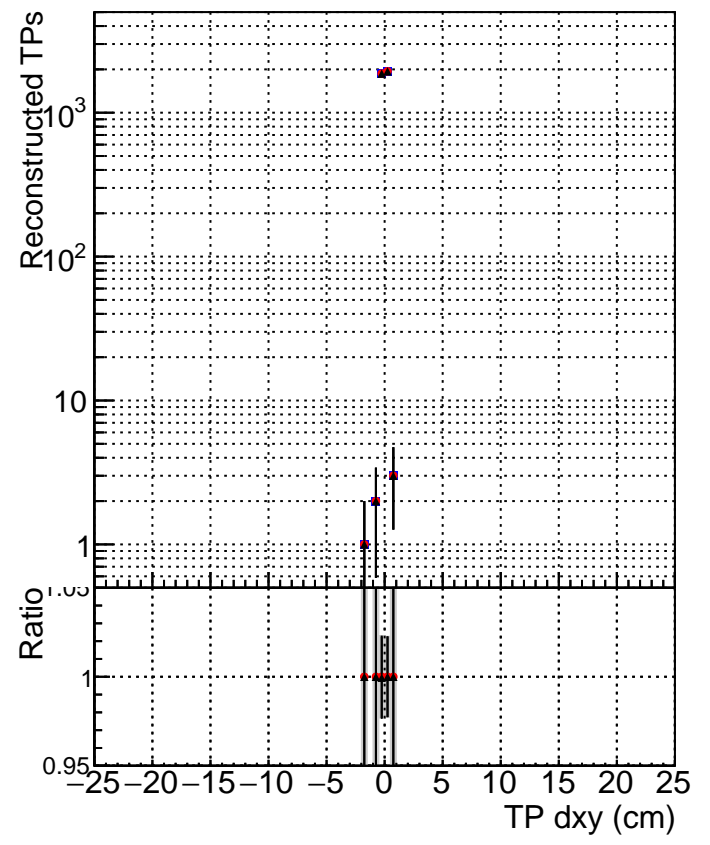

**N of simulated tracks vs dxy**

**N of associated tracks (simToReco) vs dxy**

**N of simulated track**

- DQM\_ttbarPU\_mkFit\_5iter
- DQM\_ttbarPU\_mkFit\_5iter\_updatedPR111\_update
- ▲ DQM\_ttbarPU\_mkFit\_5iter\_updatedPR111\_update\_fixPropagation