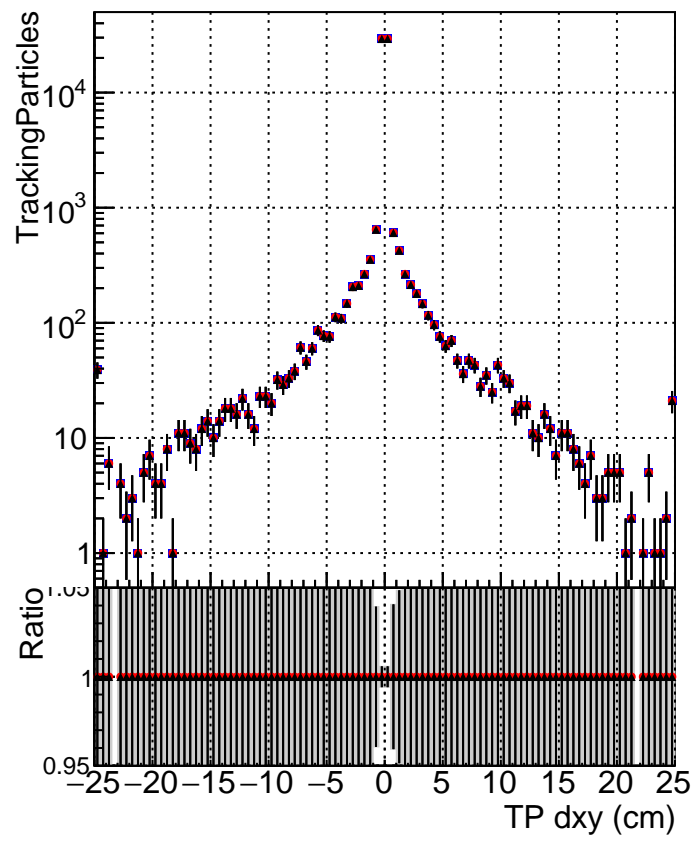

**N of simulated tracks vs dxy**

**N of associated tracks (simToReco) vs dxy**

**N of simulated track**

- DQM\_ttbarPU\_mkFit\_5iter
- DQM\_ttbarPU\_mkFit\_5iter\_updatedPR111\_update
- ▲ DQM\_ttbarPU\_mkFit\_5iter\_updatedPR111\_update\_fixPropagation