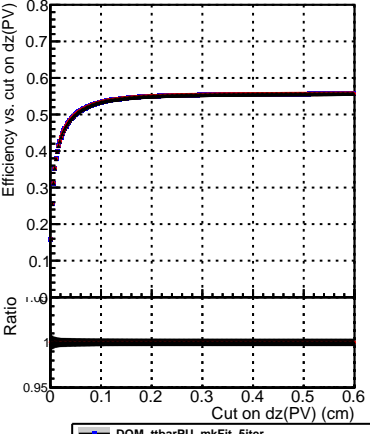

Efficiency vs. dz (PV)

Efficiency (tracking eff factorized out) vs. dz (PV)

—●— DQM_ttbarPU_mkFit_5iter
—●— DQM_ttbarPU_mkFit_5iter_updatedPR111_update
—●— DQM_ttbarPU_mkFit_5iter_updatedPR111_update_fixPropagation

Fake rate