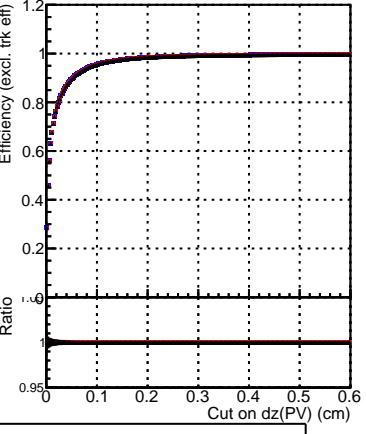

Efficiency vs. dz (PV)

Efficiency (tracking eff factorized out) vs. dz (PV)

—●— DQM_ttbarPU_mkFit_5iter
—●— DQM_ttbarPU_mkFit_5iter_updatedPR111_update
—●— DQM_ttbarPU_mkFit_5iter_updatedPR111_update_fixPropagation