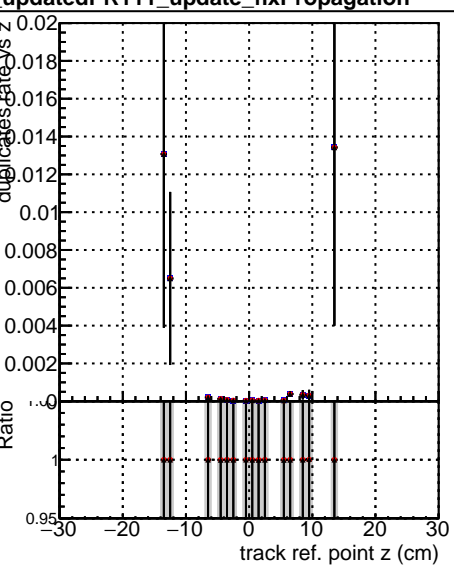

Fake rate vs vertpos**Duplicates Rate vs vertpos****Pileup rate vs vertpos****Fake rate vs v****Duplicates Rate vs v****Pileup rate vs v**

Legend for the plots above:

- ● DQM_ttbarPU_mkFit_5iter
- ● DQM_ttbarPU_mkFit_5iter_updatedPR111_update
- ● DQM_ttbarPU_mkFit_5iter_updatedPR111_update_fixPropagation

Fake rate vs. sim PV z**Duplicates Rate vs sim PV z****Pileup rate vs. sim PV z**