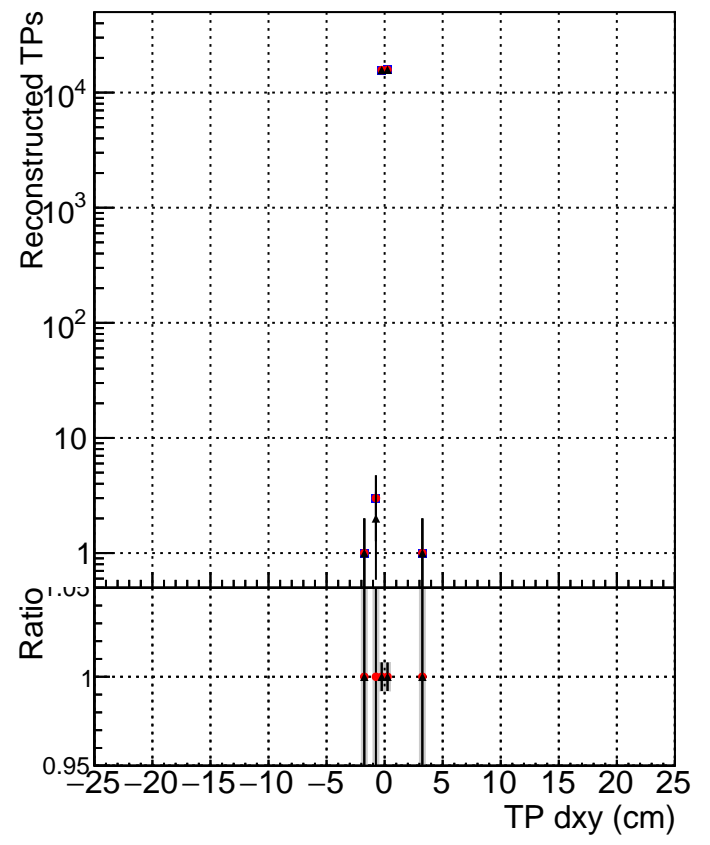

N of simulated tracks vs dxy

N of associated tracks (simToReco) vs dxy

N of simulated track

Legend:
■ DQM_ttbarPU_mkFit_5iter
● DQM_ttbarPU_mkFit_5iter_updatedPR111_update
▲ DQM_ttbarPU_mkFit_5iter_updatedPR111_update_fixPropagation