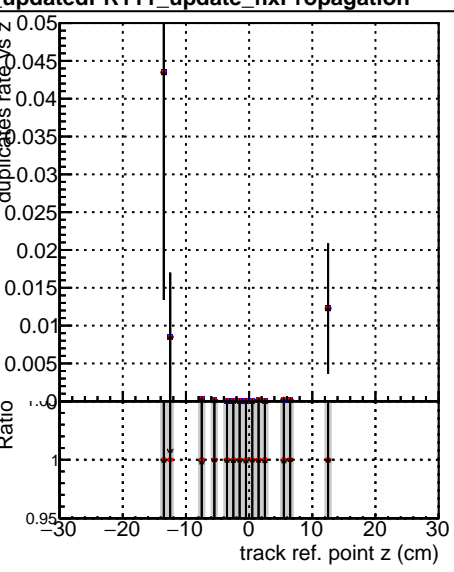

Fake rate vs vertpos**Duplicates Rate vs vertpos****Pileup rate vs vertpos****Fake rate vs v****Duplicates Rate vs v****Pileup rate vs v**

—•— DQM_ttbarPU_mkFit_5iter
—•— DQM_ttbarPU_mkFit_5iter_updatedPR111_update
—•— DQM_ttbarPU_mkFit_5iter_updatedPR111_update_fixPropagation

Fake rate vs. sim PV z**Duplicates Rate vs sim PV z****Pileup rate vs. sim PV z**