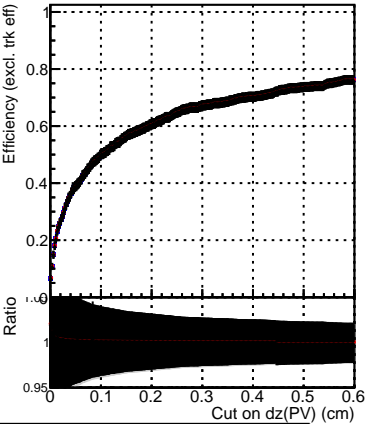

Efficiency vs. dz (PV)

Efficiency (tracking eff factorized out) vs. dz (PV)

Fake rate

—●— DQM_ttbarPU_mkFit_5iter
—●— DQM_ttbarPU_mkFit_5iter_updatedPR111_update
—●— DQM_ttbarPU_mkFit_5iter_updatedPR111_update_fixPropagation