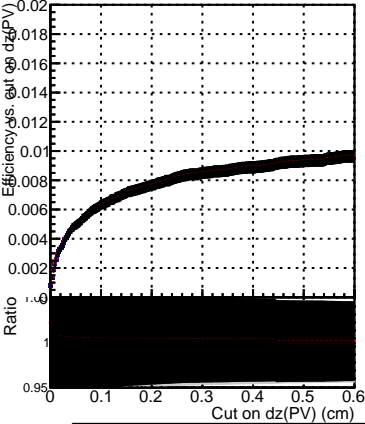

Efficiency vs. dz (PV)

Efficiency (tracking eff factorized out) vs. dz (PV)

Fake rate

—●— DQM_ttbarPU_mkFit_5iter
—●— DQM_ttbarPU_mkFit_5iter_updatedPR111_update
—●— DQM_ttbarPU_mkFit_5iter_updatedPR111_update_fixPropagation