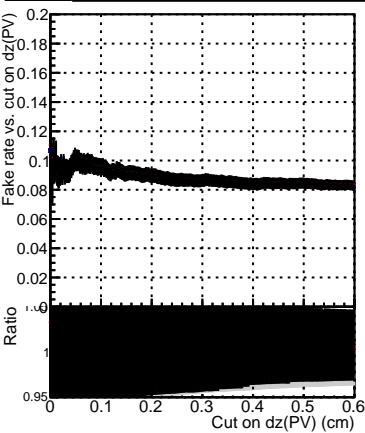

Efficiency vs. dz (PV)

Efficiency (tracking eff factorized out) vs. dz (PV)

Fake rate

—●— DQM_ttbarPU_mkFit_5iter
—●— DQM_ttbarPU_mkFit_5iter_updatedPR111_update
—●— DQM_ttbarPU_mkFit_5iter_updatedPR111_update_fixPropagation