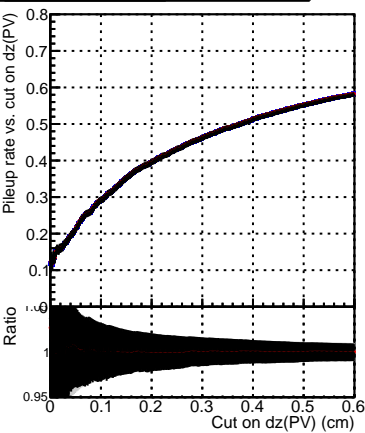

Efficiency vs. dz (PV)

Efficiency (tracking eff factorized out) vs. dz (PV)

Fake rate

—●— DQM_ttbarPU_mkFit_5iter
—●— DQM_ttbarPU_mkFit_5iter_updatedPR111_update
—●— DQM_ttbarPU_mkFit_5iter_updatedPR111_update_fixPropagation