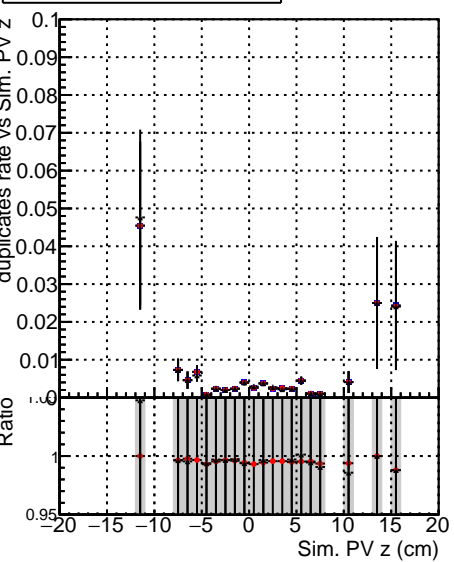

**Fake rate vs vertpos****Duplicates Rate vs vertpos****Pileup rate vs vertpos**

Legend for the top row plots:

- Blue square: DQM\_ttbarPU\_mkFit\_5iter
- Red circle: DQM\_ttbarPU\_mkFit\_5iter\_updatedPR111\_update
- Black triangle: DQM\_ttbarPU\_mkFit\_5iter\_updatedPR111\_update\_fixPropagation

**Fake rate vs v****Fake rate vs. sim PV z****Duplicates Rate vs sim PV z****Pileup rate vs. sim PV z**