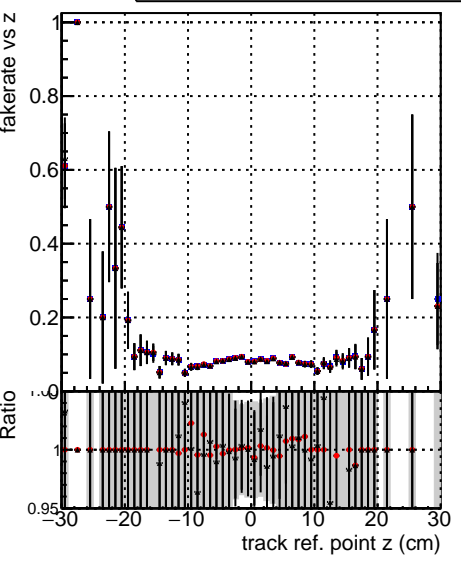

**Fake rate vs vertpos****Duplicates Rate vs vertpos****Pileup rate vs vertpos**

Legend for the top row plots:

- Blue square: DQM\_ttbarPU\_mkFit\_5iter
- Red circle: DQM\_ttbarPU\_mkFit\_5iter\_updatedPR111\_update
- Black triangle: DQM\_ttbarPU\_mkFit\_5iter\_updatedPR111\_update\_fixPropagation

**Fake rate vs v****Fake rate vs. sim PV z****Duplicates Rate vs sim PV z****Pileup rate vs. sim PV z**