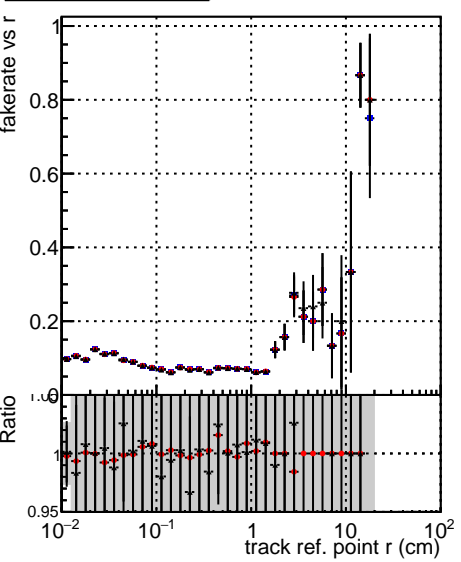

**Fake rate vs vertpos****Duplicates Rate vs vertpos****Pileup rate vs vertpos**

Legend for the top row plots:

- Blue square: DQM\_ttbarPU\_mkFit\_5iter
- Red circle: DQM\_ttbarPU\_mkFit\_5iter\_updatedPR111\_update
- Black triangle: DQM\_ttbarPU\_mkFit\_5iter\_updatedPR111\_update\_fixPropagation

**Fake rate vs v****Fake rate vs. sim PV z****Duplicates Rate vs sim PV z****Pileup rate vs. sim PV z**