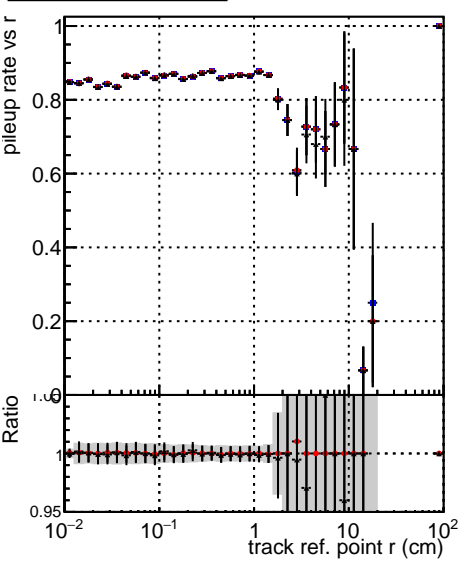

**Fake rate vs vertpos****Duplicates Rate vs vertpos****Pileup rate vs vertpos**

Legend for the top row plots:

- Blue square: DQM\_ttbarPU\_mkFit\_5iter
- Red circle: DQM\_ttbarPU\_mkFit\_5iter\_updatedPR111\_update
- Black triangle: DQM\_ttbarPU\_mkFit\_5iter\_updatedPR111\_update\_fixPropagation

**Fake rate vs v****Fake rate vs. sim PV z****Duplicates Rate vs sim PV z****Pileup rate vs. sim PV z**