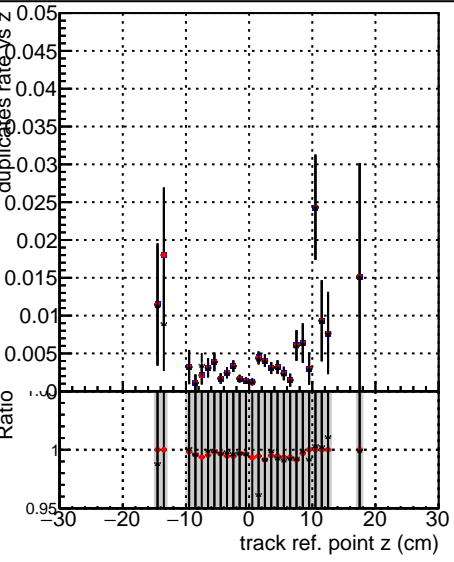

**Fake rate vs vertpos****Duplicates Rate vs vertpos****Pileup rate vs vertpos**

Legend for the top row plots:

- Blue square: DQM\_ttbarPU\_mkFit\_5iter
- Red circle: DQM\_ttbarPU\_mkFit\_5iter\_updatedPR111\_update
- Black triangle: DQM\_ttbarPU\_mkFit\_5iter\_updatedPR111\_update\_fixPropagation

**Fake rate vs v****Fake rate vs. sim PV z****Duplicates Rate vs sim PV z****Pileup rate vs. sim PV z**