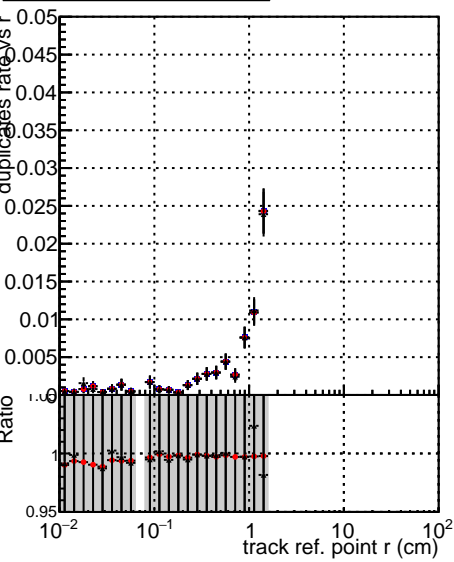

**Fake rate vs vertpos****Duplicates Rate vs vertpos****Pileup rate vs vertpos**

Legend for the top row plots:

- Blue square: DQM\_ttbarPU\_mkFit\_5iter
- Red circle: DQM\_ttbarPU\_mkFit\_5iter\_updatedPR111\_update
- Black triangle: DQM\_ttbarPU\_mkFit\_5iter\_updatedPR111\_update\_fixPropagation

**Fake rate vs v****Fake rate vs. sim PV z****Duplicates Rate vs sim PV z****Pileup rate vs. sim PV z**