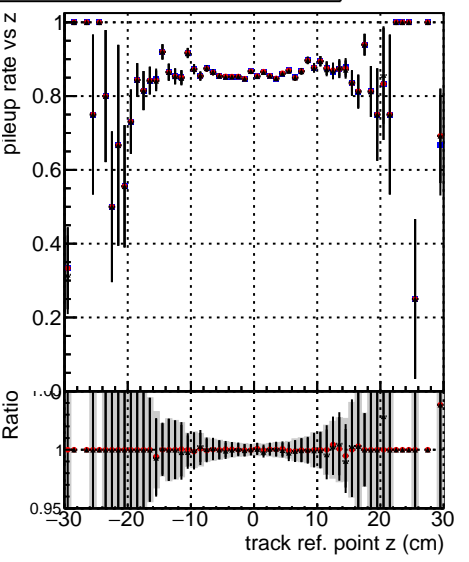

**Fake rate vs vertpos****Duplicates Rate vs vertpos****Pileup rate vs vertpos**

Legend for the top row plots:

- Blue square: DQM\_ttbarPU\_mkFit\_5iter
- Red circle: DQM\_ttbarPU\_mkFit\_5iter\_updatedPR111\_update
- Black triangle: DQM\_ttbarPU\_mkFit\_5iter\_updatedPR111\_update\_fixPropagation

**Fake rate vs v****Fake rate vs. sim PV z****Duplicates Rate vs sim PV z****Pileup rate vs. sim PV z**