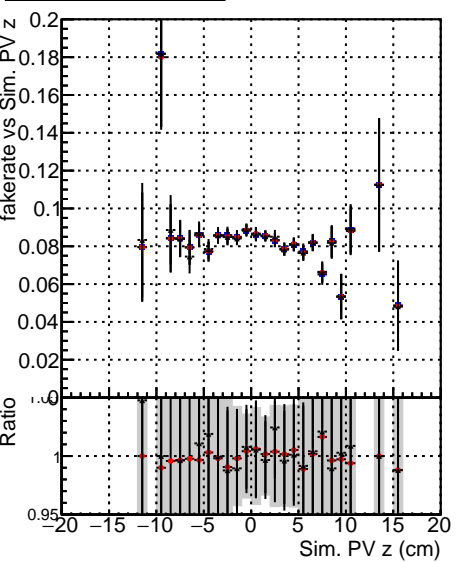

**Fake rate vs vertpos****Duplicates Rate vs vertpos****Pileup rate vs vertpos**

Legend for the top row plots:

- Blue square: DQM\_ttbarPU\_mkFit\_5iter
- Red circle: DQM\_ttbarPU\_mkFit\_5iter\_updatedPR111\_update
- Black triangle: DQM\_ttbarPU\_mkFit\_5iter\_updatedPR111\_update\_fixPropagation

**Fake rate vs v****Fake rate vs. sim PV z****Duplicates Rate vs sim PV z****Pileup rate vs. sim PV z**