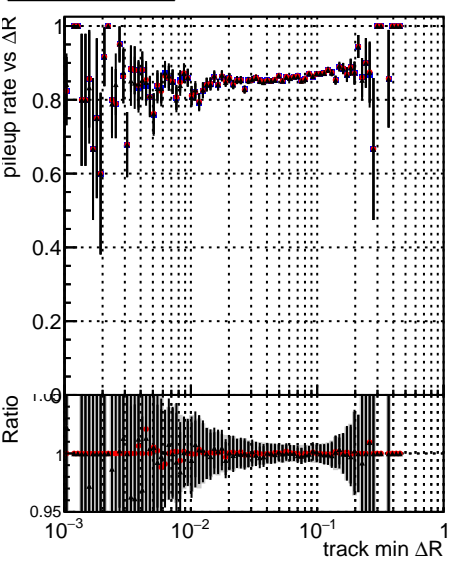

Fake rate vs dr**Duplicates Rate vs dr****Pileup rate vs dr**

—•— DQM_ttbarPU_mkFit_5iter
—•— DQM_ttbarPU_mkFit_5iter_updatedPR111_update
—•— DQM_ttbarPU_mkFit_5iter_updatedPR111_update_fixPropagation

Fake rate vs ΔR(track, jet)**Fake rate vs pu****Duplicates Rate vs pu****Pileup rate vs pu**