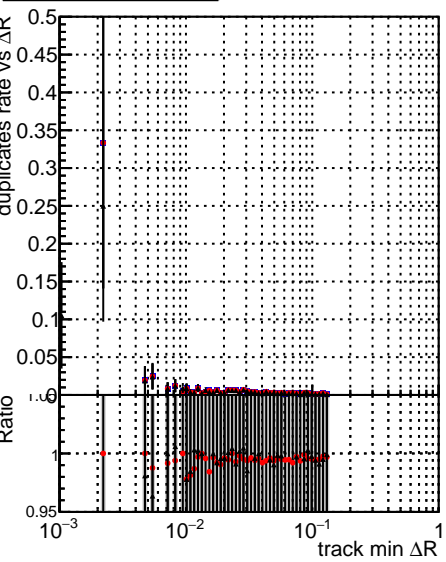

Fake rate vs dr**Duplicates Rate vs dr****Pileup rate vs dr**

—•— DQM_ttbarPU_mkFit_5iter
—•— DQM_ttbarPU_mkFit_5iter_updatedPR111_update
—•— DQM_ttbarPU_mkFit_5iter_updatedPR111_update_fixPropagation

Fake rate vs ΔR(track, jet)**Fake rate vs pu****Duplicates Rate vs pu****Pileup rate vs pu**