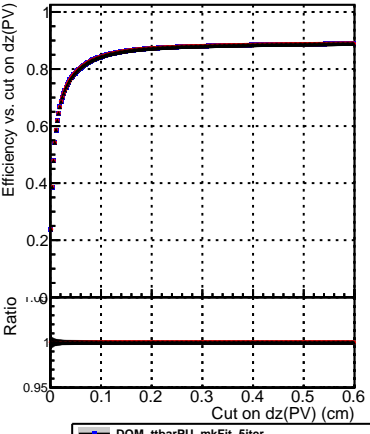

Efficiency vs. dz (PV)

Efficiency (tracking eff factorized out) vs. dz (PV)

—●— DQM_ttbarPU_mkFit_5iter
—●— DQM_ttbarPU_mkFit_5iter_updatedPR111_update
—●— DQM_ttbarPU_mkFit_5iter_updatedPR111_update_fixPropagation

Fake rate