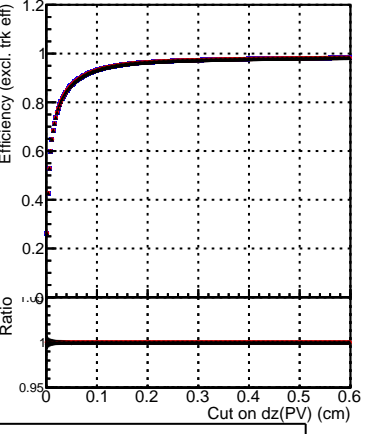

Efficiency vs. dz (PV)

Efficiency (tracking eff factorized out) vs. dz (PV)

—●— DQM_ttbarPU_mkFit_5iter
—●— DQM_ttbarPU_mkFit_5iter_updatedPR111_update
—●— DQM_ttbarPU_mkFit_5iter_updatedPR111_update_fixPropagation