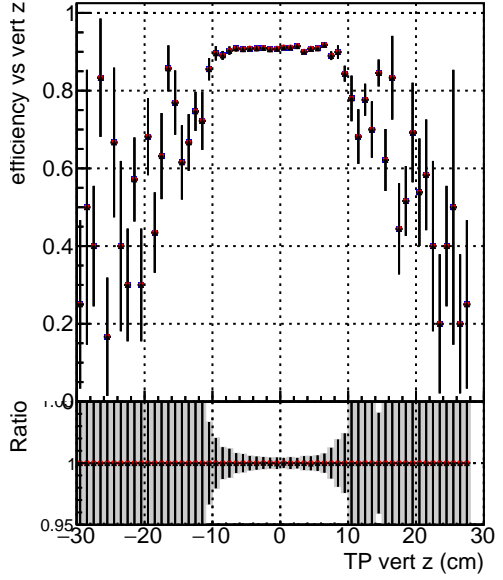

Efficiency vs vertpos**fake+duplicates vs vert r**

Legend for Efficiency vs. TP vert z (cm):

- Blue line with circles: DQM_ttbarPU_mkFit_5iter
- Red line with circles: DQM_ttbarPU_mkFit_5iter_updatedPR111_update
- Black line with circles: DQM_ttbarPU_mkFit_5iter_updatedPR111_update_fixPropagation

Efficiency vs TP vert z**Efficiency vs. sim PV z****fake+duplicates vs Sim. PV z**