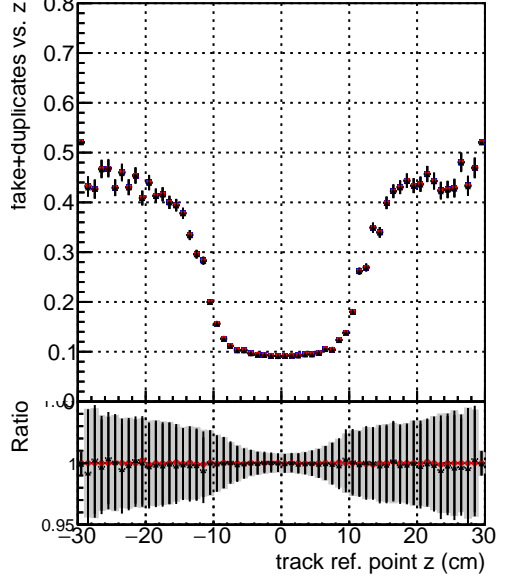

Efficiency vs vertpos**fake+duplicates vs vert r**

Legend for Efficiency vs. TP vert z (cm):

- Blue line with circles: DQM_ttbarPU_mkFit_5iter
- Red line with circles: DQM_ttbarPU_mkFit_5iter_updatedPR111_update
- Black line with circles: DQM_ttbarPU_mkFit_5iter_updatedPR111_update_fixPropagation

Efficiency vs TP vert z**Efficiency vs. sim PV z****fake+duplicates vs Sim. PV z**