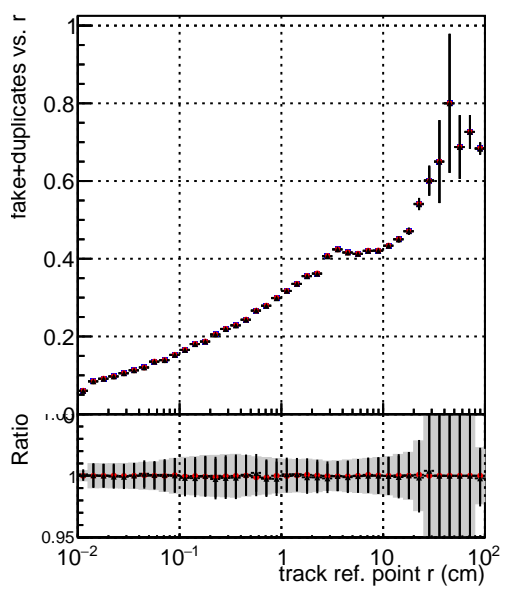

Efficiency vs vertpos**fake+duplicates vs vert r**

Legend for Efficiency vs. TP vert z (cm):

- Blue line with circles: DQM_ttbarPU_mkFit_5iter
- Red line with circles: DQM_ttbarPU_mkFit_5iter_updatedPR111_update
- Black line with circles: DQM_ttbarPU_mkFit_5iter_updatedPR111_update_fixPropagation

Efficiency vs TP vert z**Efficiency vs. sim PV z****fake+duplicates vs Sim. PV z**