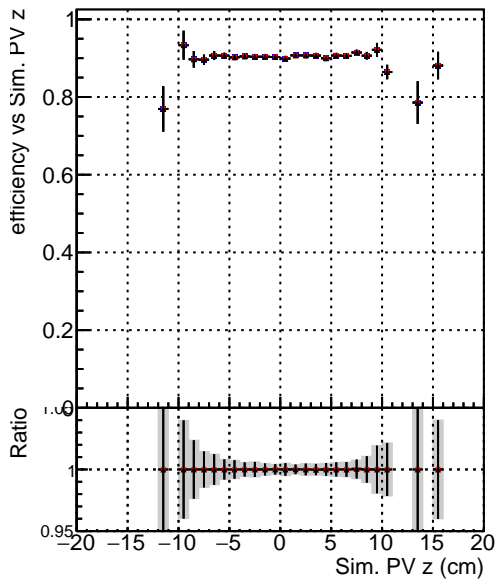

Efficiency vs vertpos**fake+duplicates vs vert r**

Legend for Efficiency vs. TP vert z (cm):

- Blue line with circles: DQM_ttbarPU_mkFit_5iter
- Red line with circles: DQM_ttbarPU_mkFit_5iter_updatedPR111_update
- Black line with circles: DQM_ttbarPU_mkFit_5iter_updatedPR111_update_fixPropagation

Efficiency vs TP vert z**Efficiency vs. sim PV z****fake+duplicates vs Sim. PV z**