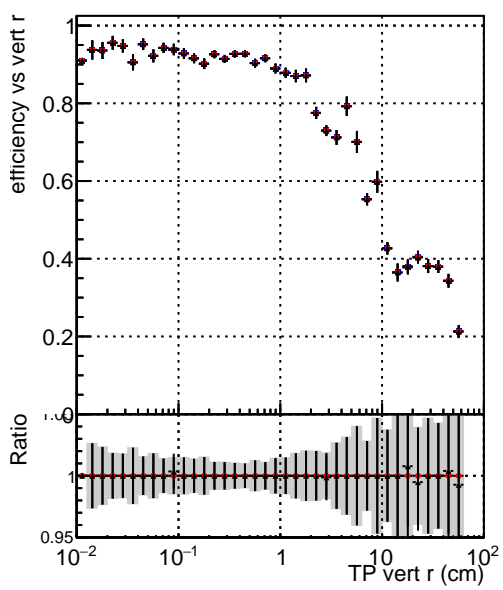

Efficiency vs vertpos**fake+duplicates vs vert r**

Legend for Efficiency vs. TP vert z (cm):

- Blue line with circles: DQM_ttbarPU_mkFit_5iter
- Red line with circles: DQM_ttbarPU_mkFit_5iter_updatedPR111_update
- Black line with circles: DQM_ttbarPU_mkFit_5iter_updatedPR111_update_fixPropagation

Efficiency vs TP vert z**Efficiency vs. sim PV z****fake+duplicates vs Sim. PV z**