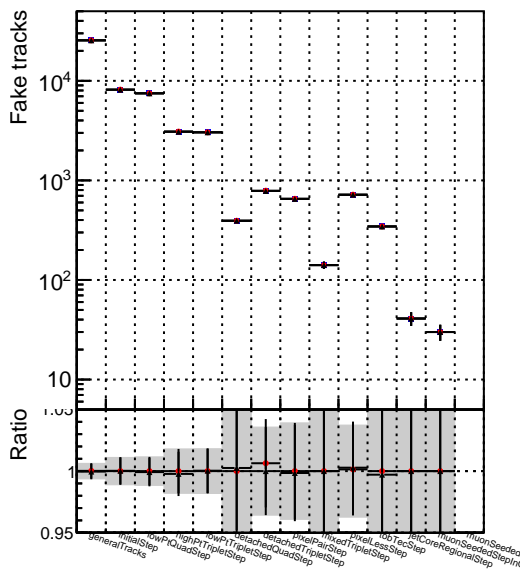

Number of tracks vs collection

Number of true tracks vs collection

- DQM\_ttbarPU\_mkFit\_5iter
- DQM\_ttbarPU\_mkFit\_5iter\_updatedPR111\_update
- DQM\_ttbarPU\_mkFit\_5iter\_updatedPR111\_update\_fixPropagation

Number

Number of pileup tracks vs collection