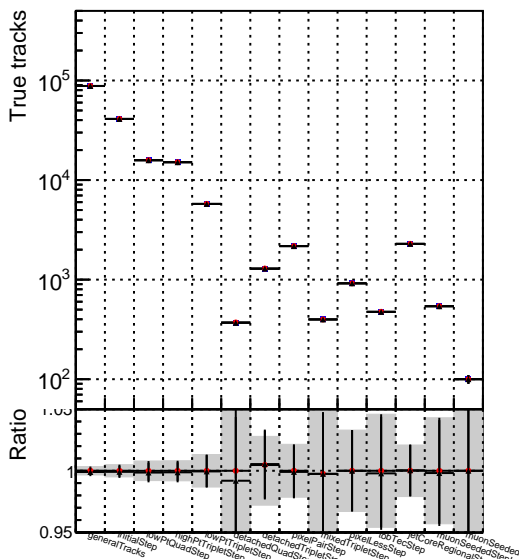

Number of tracks vs collection

Number of true tracks vs collection

- DQM\_ttbarPU\_mkFit\_5iter
- DQM\_ttbarPU\_mkFit\_5iter\_updatedPR111\_update
- DQM\_ttbarPU\_mkFit\_5iter\_updatedPR111\_update\_fixPropagation

Number

Number of pileup tracks vs collection