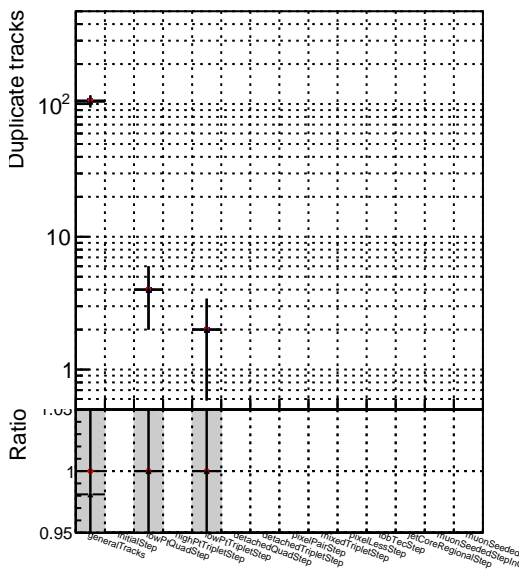

Number of tracks vs collection

Number of true tracks vs collection

- DQM\_ttbarPU\_mkFit\_5iter
- DQM\_ttbarPU\_mkFit\_5iter\_updatedPR111\_update
- DQM\_ttbarPU\_mkFit\_5iter\_updatedPR111\_update\_fixPropagation

Number

Number of pileup tracks vs collection