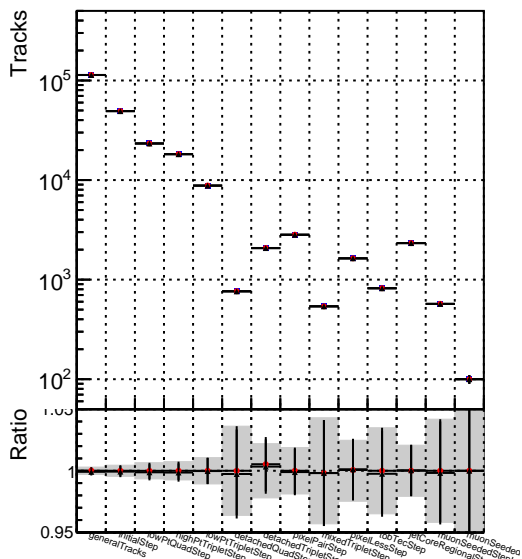

Number of tracks vs collection

Number of true tracks vs collection

- DQM\_ttbarPU\_mkFit\_5iter
- DQM\_ttbarPU\_mkFit\_5iter\_updatedPR111\_update
- DQM\_ttbarPU\_mkFit\_5iter\_updatedPR111\_update\_fixPropagation

Number

Number of pileup tracks vs collection