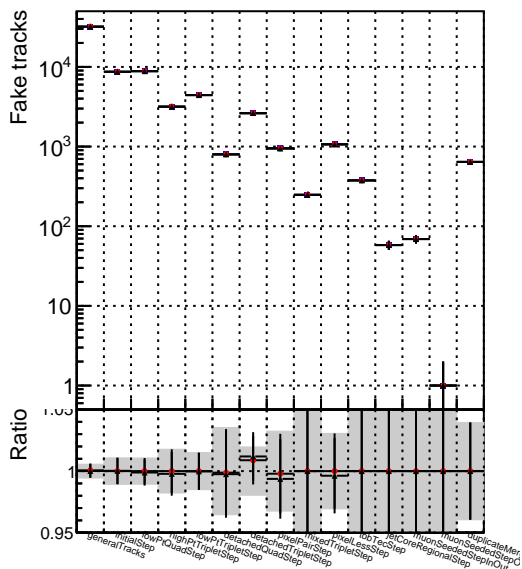

Number of tracks vs collection

Number of true tracks vs collection

—●— DQM\_ttbarPU\_mkFit\_5iter  
—●— DQM\_ttbarPU\_mkFit\_5iter\_updatedPR111\_update  
—●— DQM\_ttbarPU\_mkFit\_5iter\_updatedPR111\_update\_fixPropagation

Number

Number of pileup tracks vs collection