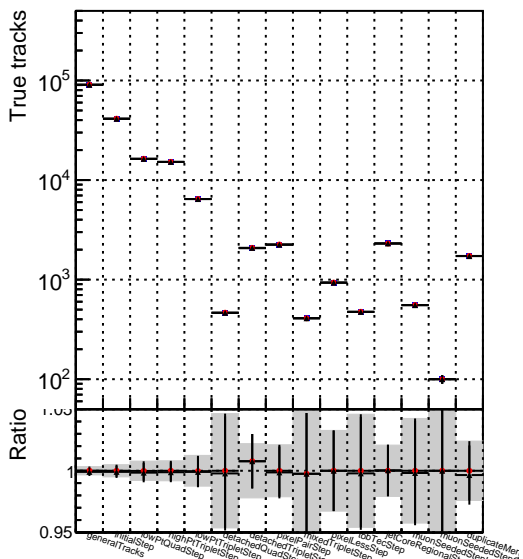

Number of tracks vs collection

Number of true tracks vs collection

—●— DQM\_ttbarPU\_mkFit\_5iter  
—●— DQM\_ttbarPU\_mkFit\_5iter\_updatedPR111\_update  
—●— DQM\_ttbarPU\_mkFit\_5iter\_updatedPR111\_update\_fixPropagation

Number

Number of pileup tracks vs collection