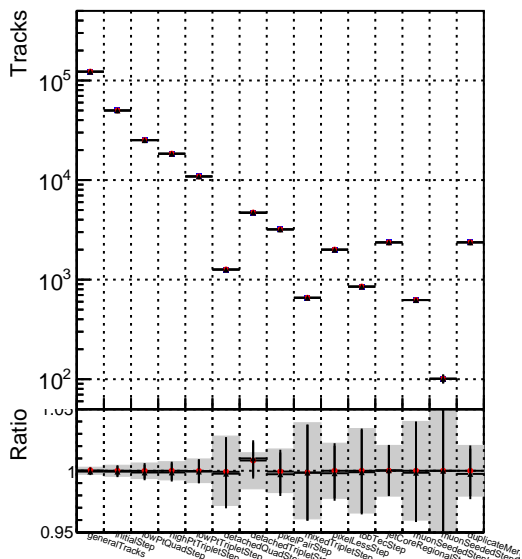

Number of tracks vs collection

Number of true tracks vs collection

—●— DQM\_ttbarPU\_mkFit\_5iter  
—●— DQM\_ttbarPU\_mkFit\_5iter\_updatedPR111\_update  
—●— DQM\_ttbarPU\_mkFit\_5iter\_updatedPR111\_update\_fixPropagation

Number

Number of pileup tracks vs collection