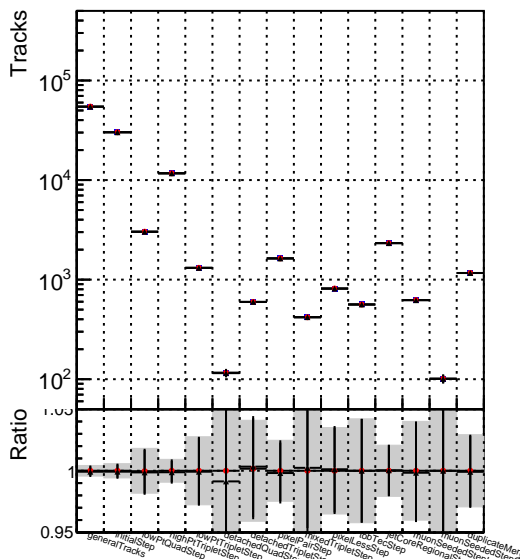

Number of tracks vs collection

Number of true tracks vs collection

— DQM_ttbarPU_mkFit_5iter
— DQM_ttbarPU_mkFit_5iter_updatedPR111_update
— DQM_ttbarPU_mkFit_5iter_updatedPR111_update_fixPropagation

Number

Number of pileup tracks vs collection