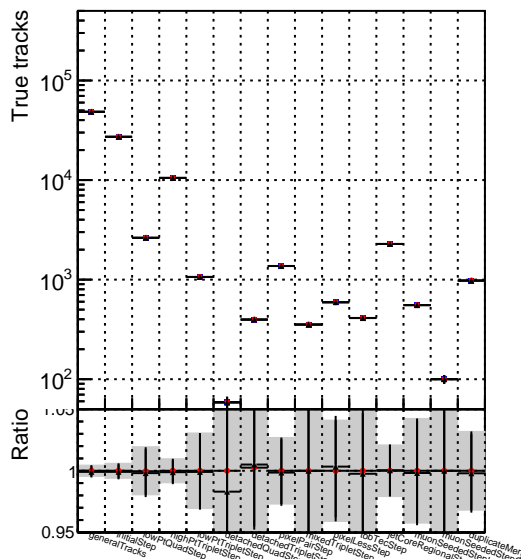

Number of tracks vs collection

Number of true tracks vs collection

— DQM_ttbarPU_mkFit_5iter
— DQM_ttbarPU_mkFit_5iter_updatedPR111_update
— DQM_ttbarPU_mkFit_5iter_updatedPR111_update_fixPropagation

Number

Number of pileup tracks vs collection