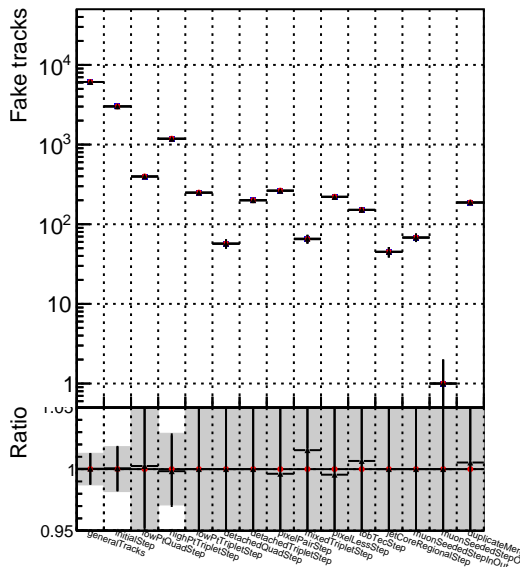

Number of tracks vs collection

Number of true tracks vs collection

— DQM_ttbarPU_mkFit_5iter
— DQM_ttbarPU_mkFit_5iter_updatedPR111_update
— DQM_ttbarPU_mkFit_5iter_updatedPR111_update_fixPropagation

Number

Number of pileup tracks vs collection