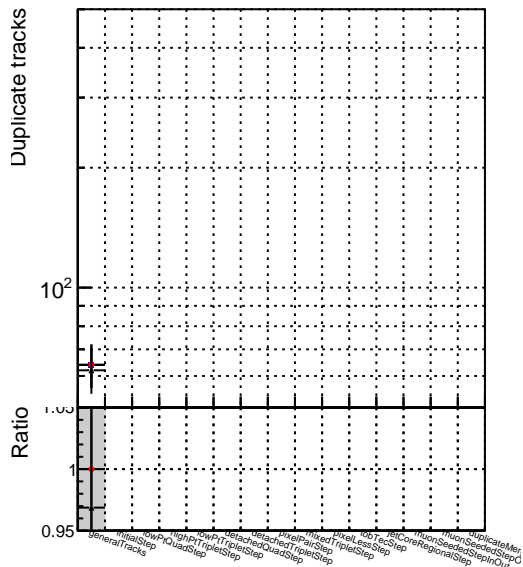

Number of tracks vs collection

Number of true tracks vs collection

— DQM_ttbarPU_mkFit_5iter
— DQM_ttbarPU_mkFit_5iter_updatedPR111_update
— DQM_ttbarPU_mkFit_5iter_updatedPR111_update_fixPropagation

Number

Number of pileup tracks vs collection