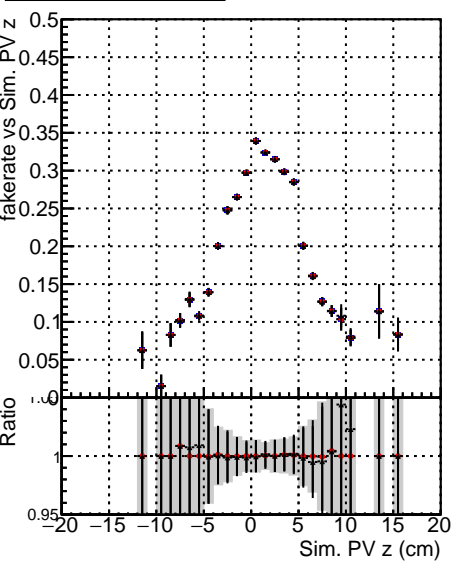

Fake rate vs vertpos**Duplicates Rate vs vertpos****Pileup rate vs vertpos**

■ DQM_ttbarPU_mkFit_5iter
● DQM_ttbarPU_mkFit_5iter_updatedPR111_update
— DQM_ttbarPU_mkFit_5iter_updatedPR111_update_fixPropagation

Fake rate vs v**Fake rate vs. sim PV z****Duplicates Rate vs sim PV z****Pileup rate vs. sim PV z**