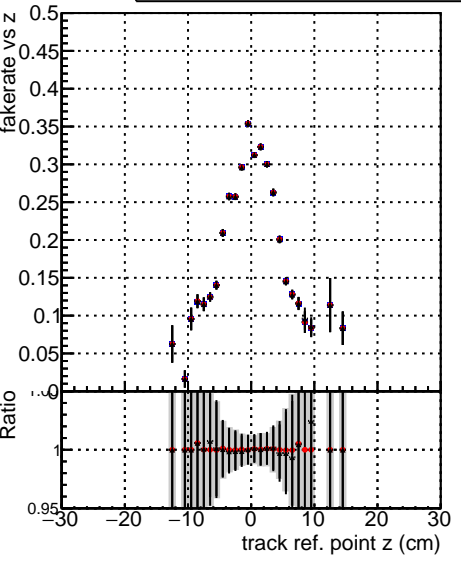

Fake rate vs vertpos**Duplicates Rate vs vertpos****Pileup rate vs vertpos**

■ DQM_ttbarPU_mkFit_5iter
● DQM_ttbarPU_mkFit_5iter_updatedPR111_update
— DQM_ttbarPU_mkFit_5iter_updatedPR111_update_fixPropagation

Fake rate vs v**Fake rate vs. sim PV z****Duplicates Rate vs sim PV z****Pileup rate vs. sim PV z**