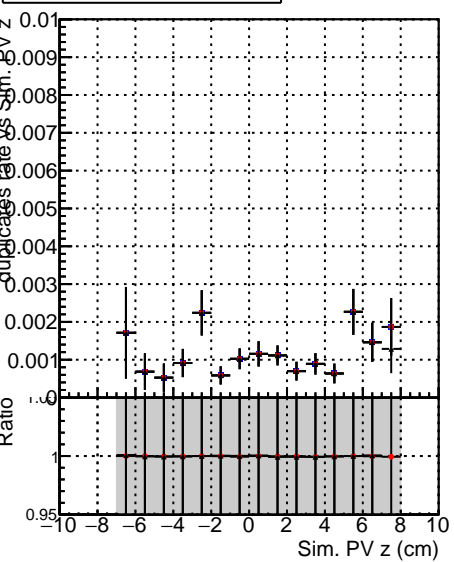

Fake rate vs vertpos**Duplicates Rate vs vertpos****Pileup rate vs vertpos**

■ DQM_ttbarPU_mkFit_5iter
● DQM_ttbarPU_mkFit_5iter_updatedPR111_update
— DQM_ttbarPU_mkFit_5iter_updatedPR111_update_fixPropagation

Fake rate vs v**Fake rate vs. sim PV z****Duplicates Rate vs sim PV z****Pileup rate vs. sim PV z**