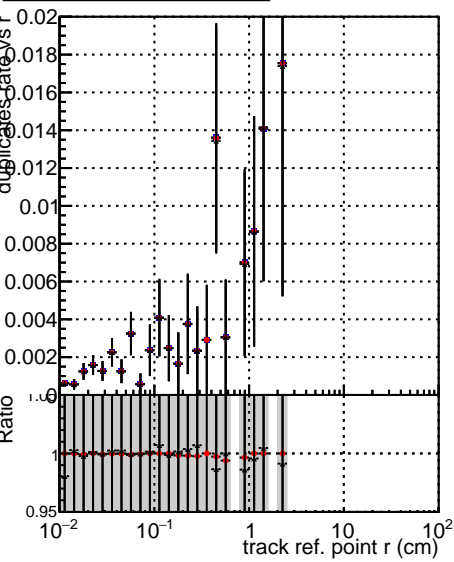

Fake rate vs vertpos**Duplicates Rate vs vertpos****Pileup rate vs vertpos**

■ DQM_ttbarPU_mkFit_5iter
● DQM_ttbarPU_mkFit_5iter_updatedPR111_update
— DQM_ttbarPU_mkFit_5iter_updatedPR111_update_fixPropagation

Fake rate vs v**Fake rate vs. sim PV z****Duplicates Rate vs sim PV z****Pileup rate vs. sim PV z**