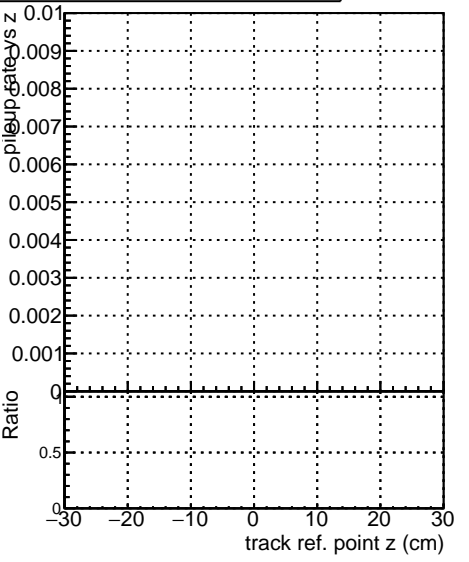

Fake rate vs vertpos**Duplicates Rate vs vertpos****Pileup rate vs vertpos**

■ DQM_ttbarPU_mkFit_5iter
● DQM_ttbarPU_mkFit_5iter_updatedPR111_update
— DQM_ttbarPU_mkFit_5iter_updatedPR111_update_fixPropagation

Fake rate vs v**Fake rate vs. sim PV z****Duplicates Rate vs sim PV z****Pileup rate vs. sim PV z**