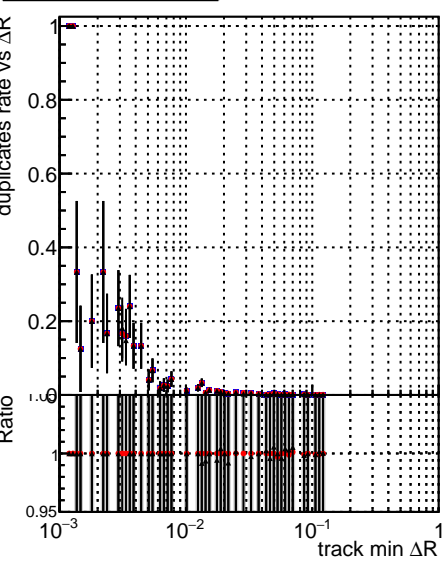

Fake rate vs dr**Duplicates Rate vs dr****Pileup rate vs dr**

—●— DQM_ttbarPU_mkFit_5iter
—●— DQM_ttbarPU_mkFit_5iter_updatedPR111_update
—●— DQM_ttbarPU_mkFit_5iter_updatedPR111_update_fixPropagation

Fake rate vs ΔR(track, jet)**Fake rate vs pu****Duplicates Rate vs pu****Pileup rate vs pu**