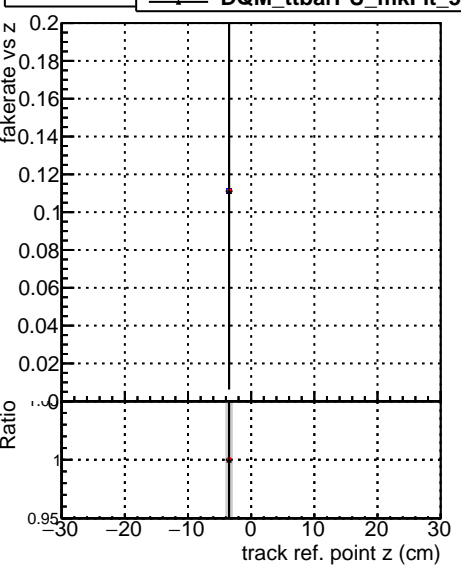

Fake rate vs vertpos**Duplicates Rate vs vertpos****Pileup rate vs vertpos****Fake rate vs v****Duplicates Rate vs v****Pileup rate vs v**

DQM_ttbarPU_mkFit_5iter (black line with blue dots)
DQM_ttbarPU_mkFit_5iter_updatedPR111_update (black line with red dots)
DQM_ttbarPU_mkFit_5iter_updatedPR111_update_fixPropagation (black line with grey dots)

Fake rate vs. sim PV z**Duplicates Rate vs sim PV z****Pileup rate vs. sim PV z**