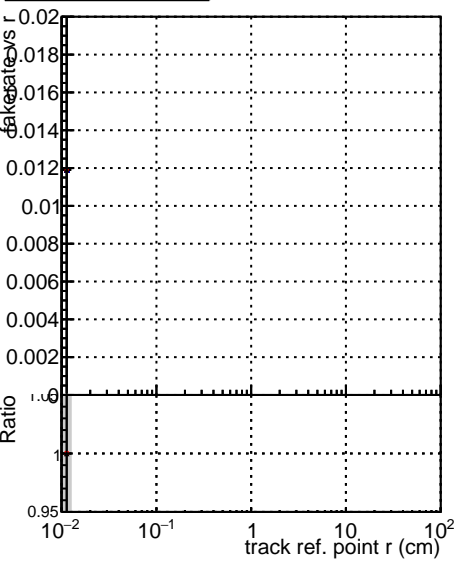

Fake rate vs vertpos**Duplicates Rate vs vertpos****Pileup rate vs vertpos****Fake rate vs v****Duplicates Rate vs v****Pileup rate vs v**

DQM_ttbarPU_mkFit_5iter (black line with blue dots)
DQM_ttbarPU_mkFit_5iter_updatedPR111_update (black line with red dots)
DQM_ttbarPU_mkFit_5iter_updatedPR111_update_fixPropagation (black line with grey dots)

Fake rate vs. sim PV z**Duplicates Rate vs sim PV z****Pileup rate vs. sim PV z**