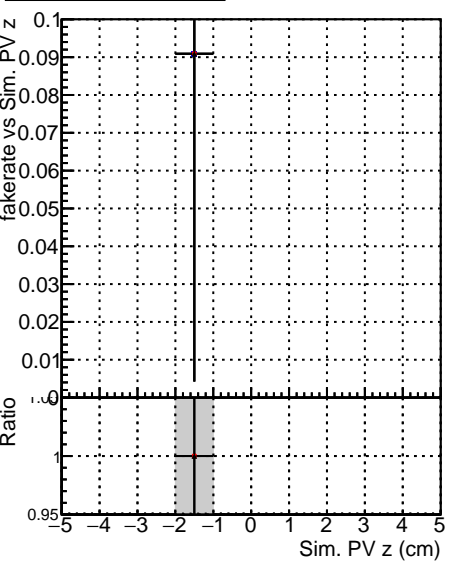

Fake rate vs vertpos**Duplicates Rate vs vertpos****Pileup rate vs vertpos****Fake rate vs v****Duplicates Rate vs v****Pileup rate vs v**

DQM_ttbarPU_mkFit_5iter (black line with blue dots)
DQM_ttbarPU_mkFit_5iter_updatedPR111_update (black line with red dots)
DQM_ttbarPU_mkFit_5iter_updatedPR111_update_fixPropagation (black line with grey dots)

Fake rate vs. sim PV z**Duplicates Rate vs sim PV z****Pileup rate vs. sim PV z**