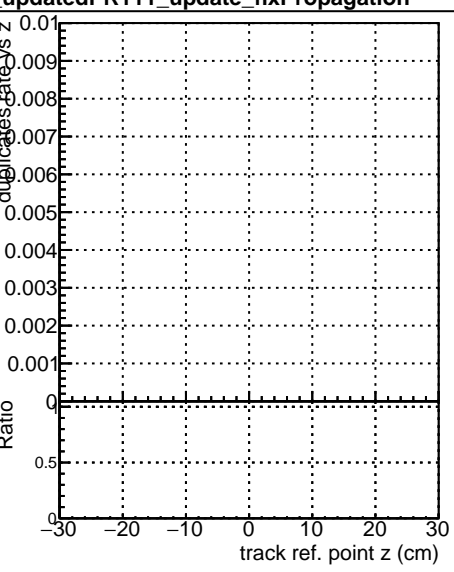

Fake rate vs vertpos**Duplicates Rate vs vertpos****Pileup rate vs vertpos****Fake rate vs v****Duplicates Rate vs v****Pileup rate vs v**

DQM_ttbarPU_mkFit_5iter (black line with blue dots)
DQM_ttbarPU_mkFit_5iter_updatedPR111_update (black line with red dots)
DQM_ttbarPU_mkFit_5iter_updatedPR111_update_fixPropagation (black line with grey dots)

Fake rate vs. sim PV z**Duplicates Rate vs sim PV z****Pileup rate vs. sim PV z**