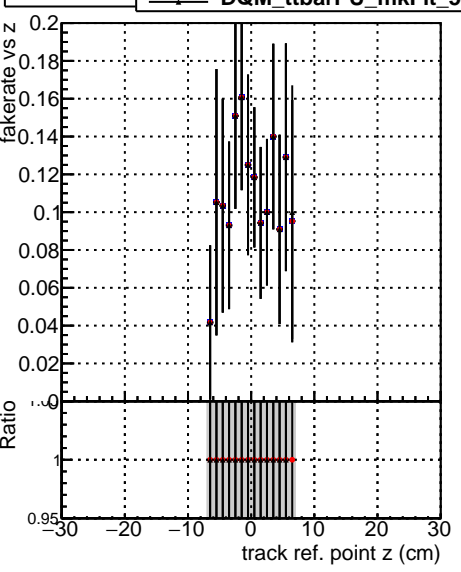

Fake rate vs vertpos**Duplicates Rate vs vertpos****Pileup rate vs vertpos****Fake rate vs v****Duplicates Rate vs v****Pileup rate vs v**

■ DQM_ttbarPU_mkFit_5iter
■ DQM_ttbarPU_mkFit_5iter_updatedPR111_update
■ DQM_ttbarPU_mkFit_5iter_updatedPR111_update_fixPropagation

Fake rate vs. sim PV z**Duplicates Rate vs sim PV z****Pileup rate vs. sim PV z**