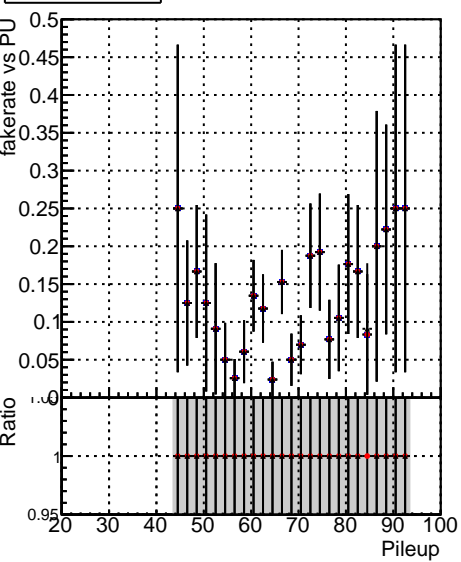

Fake rate vs dr**Duplicates Rate vs dr****Pileup rate vs dr**

■ DQM_ttbarPU_mkFit_5iter
■ DQM_ttbarPU_mkFit_5iter_updatedPR111_update
■ DQM_ttbarPU_mkFit_5iter_updatedPR111_update_fixPropagation

Fake rate vs ΔR(track, jet)**Fake rate vs pu****Duplicates Rate vs pu****Pileup rate vs pu**