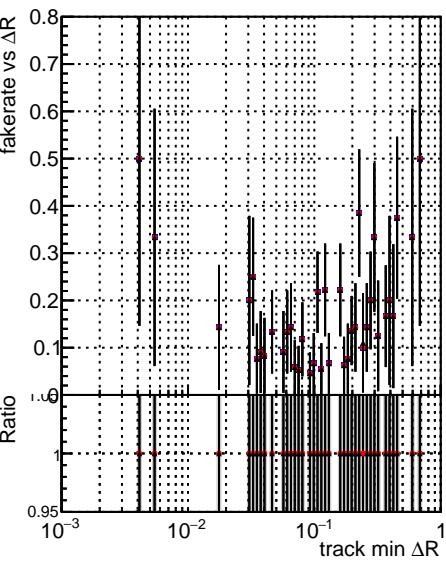

Fake rate vs dr**Duplicates Rate vs dr****Pileup rate vs dr**

■ DQM_ttbarPU_mkFit_5iter
■ DQM_ttbarPU_mkFit_5iter_updatedPR111_update
■ DQM_ttbarPU_mkFit_5iter_updatedPR111_update_fixPropagation

Fake rate vs ΔR(track, jet)**Fake rate vs pu****Duplicates Rate vs pu****Pileup rate vs pu**