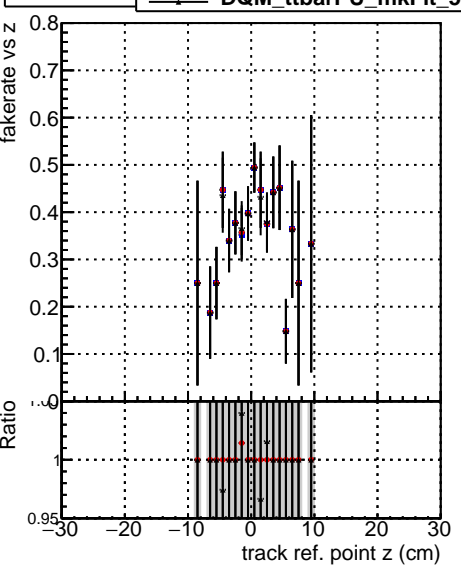

Fake rate vs vertpos**Duplicates Rate vs vertpos****Pileup rate vs vertpos****Fake rate vs v****Duplicates Rate vs v****Pileup rate vs v**

● **DQM_ttbarPU_mkFit_5iter**
● **DQM_ttbarPU_mkFit_5iter_updatedPR111_update**
● **DQM_ttbarPU_mkFit_5iter_updatedPR111_update_fixPropagation**

Fake rate vs. sim PV z**Duplicates Rate vs sim PV z****Pileup rate vs. sim PV z**