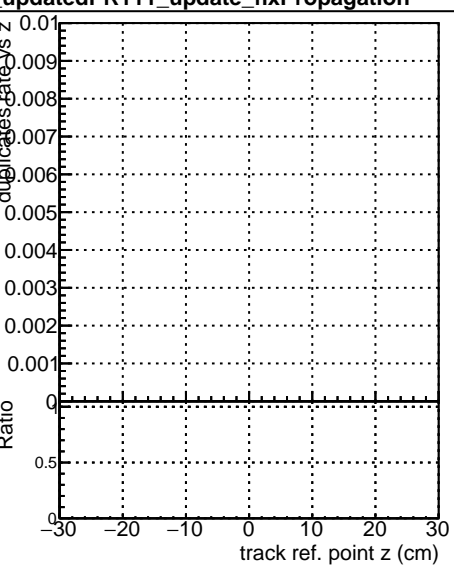

Fake rate vs vertpos**Duplicates Rate vs vertpos****Pileup rate vs vertpos****Fake rate vs v****Duplicates Rate vs v****Pileup rate vs v**

● **DQM_ttbarPU_mkFit_5iter**
● **DQM_ttbarPU_mkFit_5iter_updatedPR111_update**
● **DQM_ttbarPU_mkFit_5iter_updatedPR111_update_fixPropagation**

Fake rate vs. sim PV z**Duplicates Rate vs sim PV z****Pileup rate vs. sim PV z**