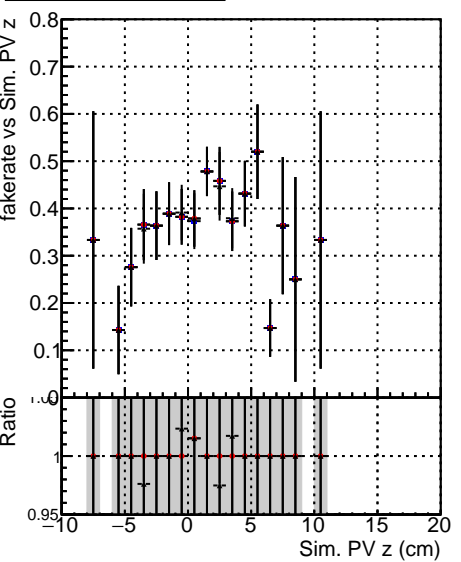

Fake rate vs vertpos**Duplicates Rate vs vertpos****Pileup rate vs vertpos****Fake rate vs v****Duplicates Rate vs v****Pileup rate vs v**

● **DQM_ttbarPU_mkFit_5iter**
● **DQM_ttbarPU_mkFit_5iter_updatedPR111_update**
● **DQM_ttbarPU_mkFit_5iter_updatedPR111_update_fixPropagation**

Fake rate vs. sim PV z**Duplicates Rate vs sim PV z****Pileup rate vs. sim PV z**