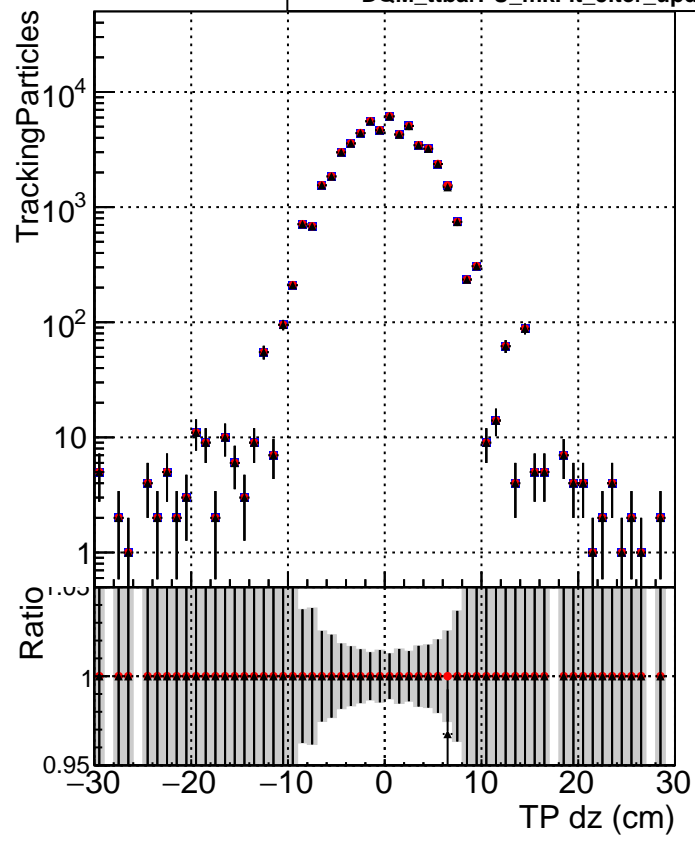

**N of simulated tracks vs dxy**

**N of associated tracks (simToReco) vs dxy**

**N of simulated track**

- DQM\_ttbarPU\_mkFit\_5iter
- DQM\_ttbarPU\_mkFit\_5iter\_updatedPR111\_update
- ▲ DQM\_ttbarPU\_mkFit\_5iter\_updatedPR111\_update\_fixPropagation