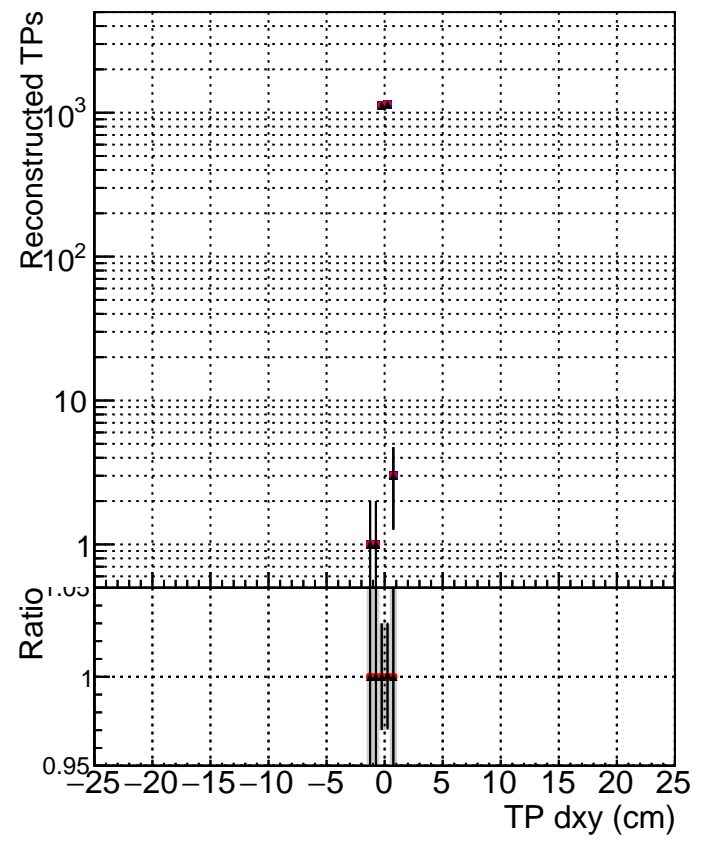

**N of simulated tracks vs dxy**

**N of associated tracks (simToReco) vs dxy**

**N of simulated track**

- DQM\_ttbarPU\_mkFit\_5iter
- DQM\_ttbarPU\_mkFit\_5iter\_updatedPR111\_update
- ▲ DQM\_ttbarPU\_mkFit\_5iter\_updatedPR111\_update\_fixPropagation