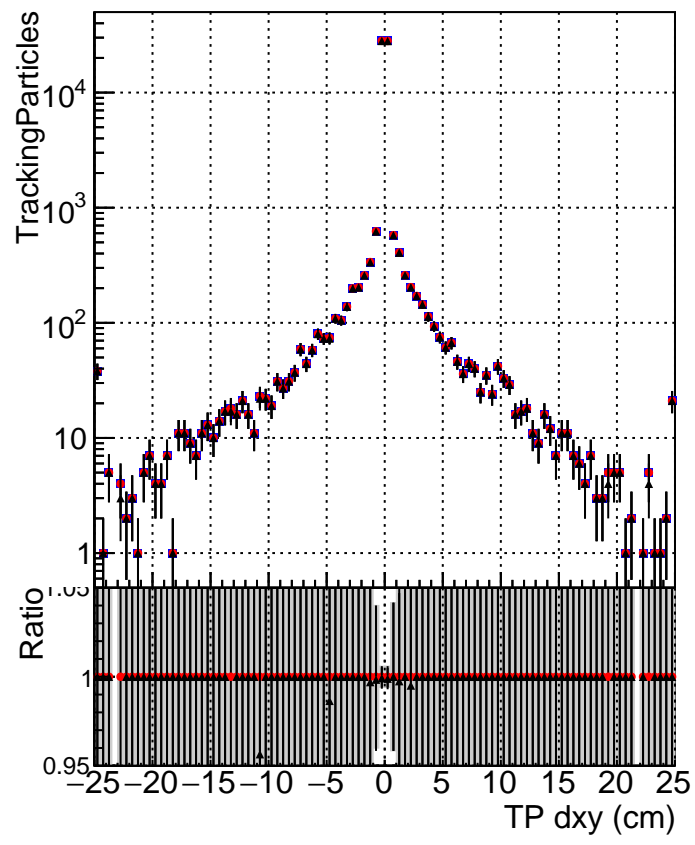

**N of simulated tracks vs dxy**

**N of associated tracks (simToReco) vs dxy**

**N of simulated track**

- DQM\_ttbarPU\_mkFit\_5iter
- DQM\_ttbarPU\_mkFit\_5iter\_updatedPR111\_update
- ▲ DQM\_ttbarPU\_mkFit\_5iter\_updatedPR111\_update\_fixPropagation