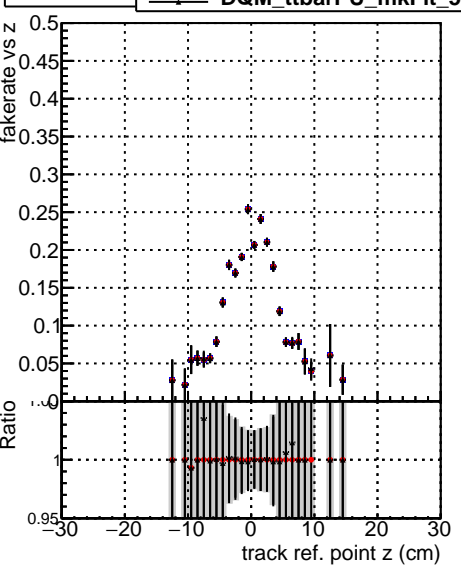

Fake rate vs vertpos**Duplicates Rate vs vertpos****Pileup rate vs vertpos****Fake rate vs v****Duplicates Rate vs v****Pileup rate vs v**

■ DQM_ttbarPU_mkFit_5iter
● DQM_ttbarPU_mkFit_5iter_updatedPR111_update
— DQM_ttbarPU_mkFit_5iter_updatedPR111_update_fixPropagation

Fake rate vs. sim PV z**Duplicates Rate vs sim PV z****Pileup rate vs. sim PV z**