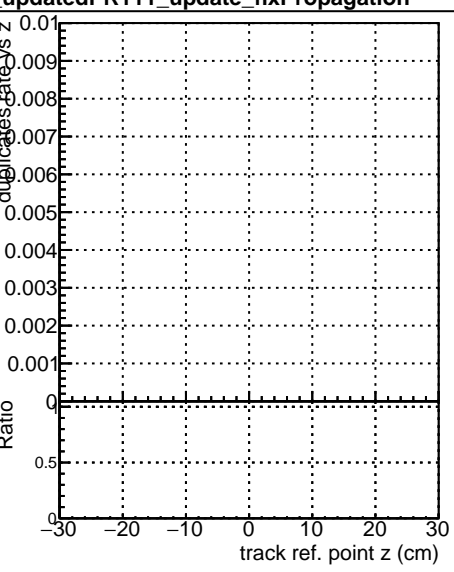

Fake rate vs vertpos**Duplicates Rate vs vertpos****Pileup rate vs vertpos****Fake rate vs v****Duplicates Rate vs v****Pileup rate vs v**

■ DQM_ttbarPU_mkFit_5iter
● DQM_ttbarPU_mkFit_5iter_updatedPR111_update
— DQM_ttbarPU_mkFit_5iter_updatedPR111_update_fixPropagation

Fake rate vs. sim PV z**Duplicates Rate vs sim PV z****Pileup rate vs. sim PV z**