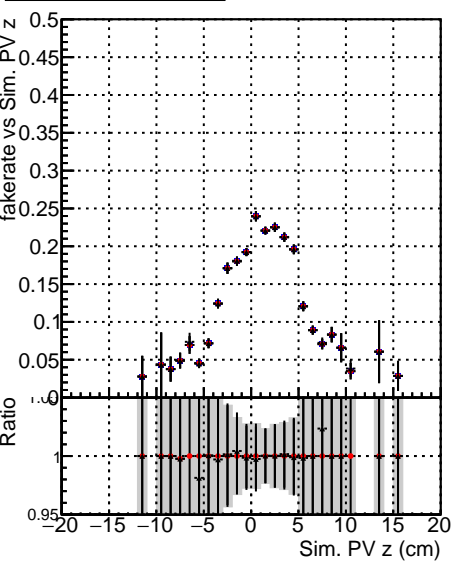

Fake rate vs vertpos**Duplicates Rate vs vertpos****Pileup rate vs vertpos****Fake rate vs v****Duplicates Rate vs v****Pileup rate vs v**

■ DQM_ttbarPU_mkFit_5iter
● DQM_ttbarPU_mkFit_5iter_updatedPR111_update
— DQM_ttbarPU_mkFit_5iter_updatedPR111_update_fixPropagation

Fake rate vs. sim PV z**Duplicates Rate vs sim PV z****Pileup rate vs. sim PV z**