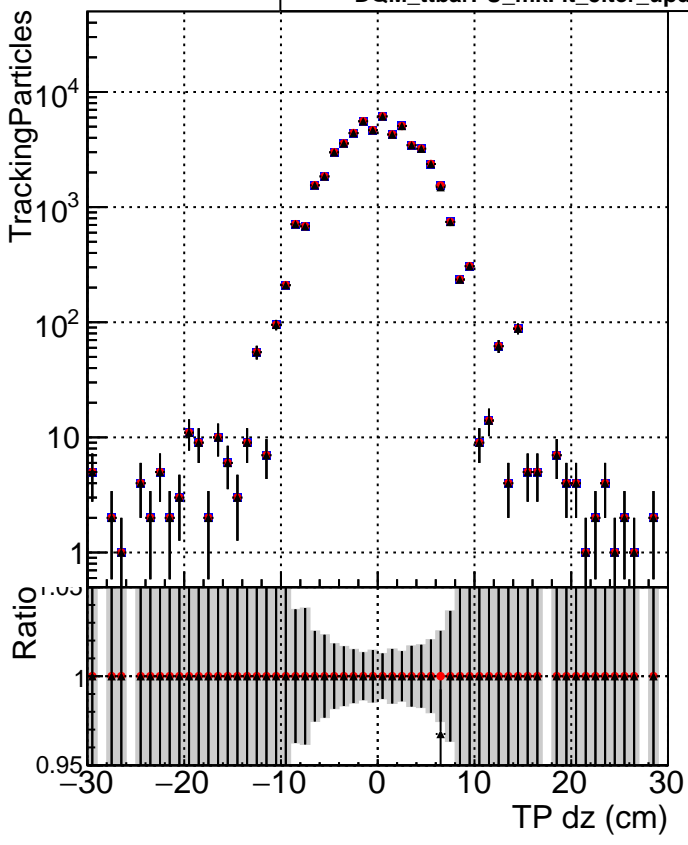

N of simulated tracks vs dxy

N of associated tracks (simToReco) vs dxy

N of simulated track

Legend:
- DQM_ttbarPU_mkFit_5iter (blue square)
- DQM_ttbarPU_mkFit_5iter_updatedPR111_update (red circle)
- DQM_ttbarPU_mkFit_5iter_updatedPR111_update_fixPropagation (black triangle)