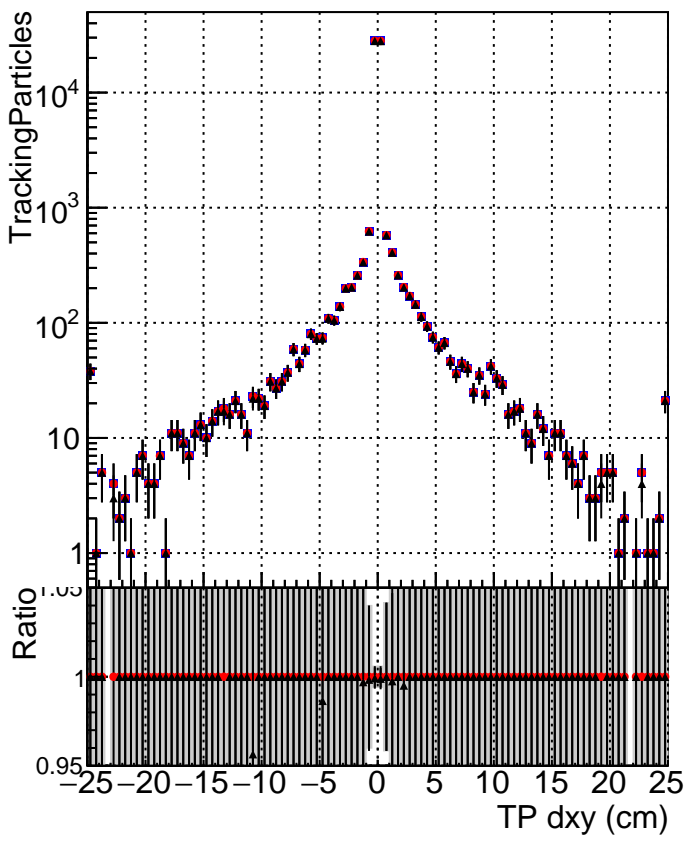

N of simulated tracks vs dxy

N of associated tracks (simToReco) vs dxy

N of simulated track

Legend:
- DQM_ttbarPU_mkFit_5iter (blue square)
- DQM_ttbarPU_mkFit_5iter_updatedPR111_update (red circle)
- DQM_ttbarPU_mkFit_5iter_updatedPR111_update_fixPropagation (black triangle)