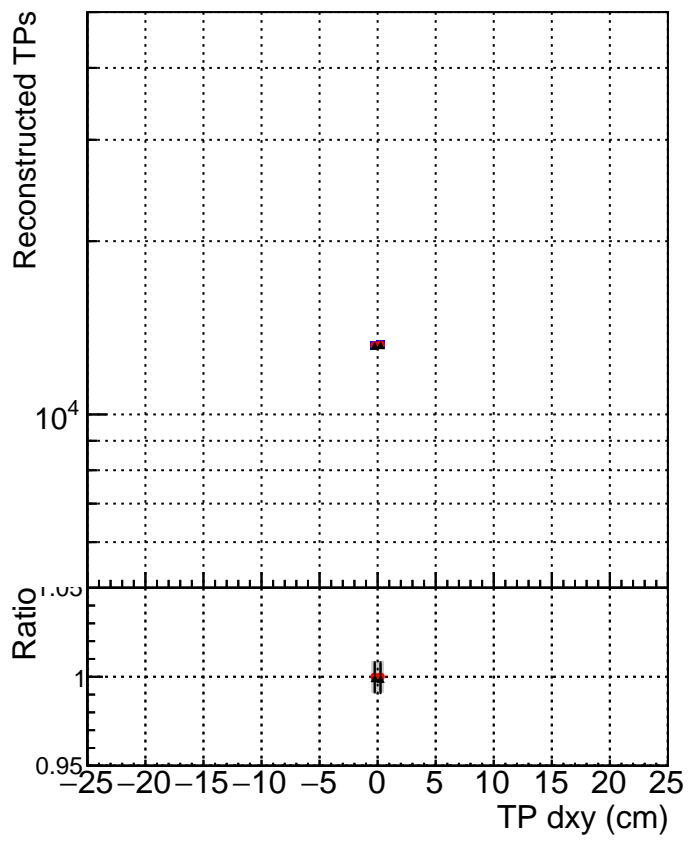

N of simulated tracks vs dxy

N of associated tracks (simToReco) vs dxy

N of simulated track

Legend:
- DQM_ttbarPU_mkFit_5iter (blue square)
- DQM_ttbarPU_mkFit_5iter_updatedPR111_update (red circle)
- DQM_ttbarPU_mkFit_5iter_updatedPR111_update_fixPropagation (black triangle)