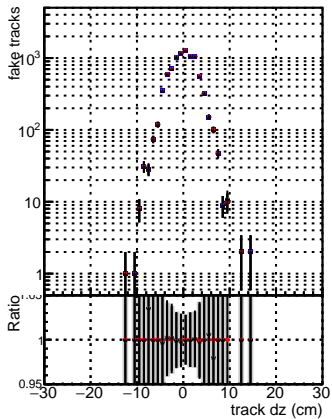

**N of reco track vs dxy****N of associated (recoToSim) tracks vs dxy****N of associated (recoToSim) looper tracks vs dxy****N of associated (recoToSim) looper tracks vs dxy****N of reco track vs dz****N of associated (recoToSim) tracks vs dz****N of associated (recoToSim) looper tracks vs dz****N of associated (recoToSim) looper tracks vs dz**

DQM ttbar PU mkFit Siter updatedPR111 update  
 DQM ttbar PU mkFit Siter updatedPR111 update fixPropagation