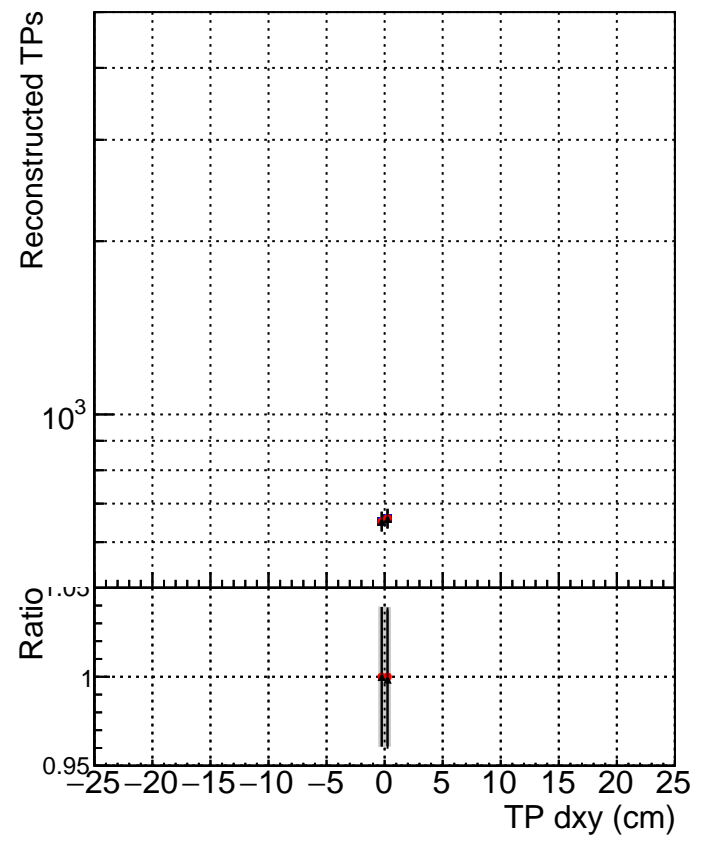

N of simulated tracks vs dxy

N of associated tracks (simToReco) vs dxy

N of simulated track

Legend:
- DQM_ttbarPU_mkFit_5iter (blue square)
- DQM_ttbarPU_mkFit_5iter_updatedPR111_update (red circle)
- DQM_ttbarPU_mkFit_5iter_updatedPR111_update_fixPropagation (black triangle)