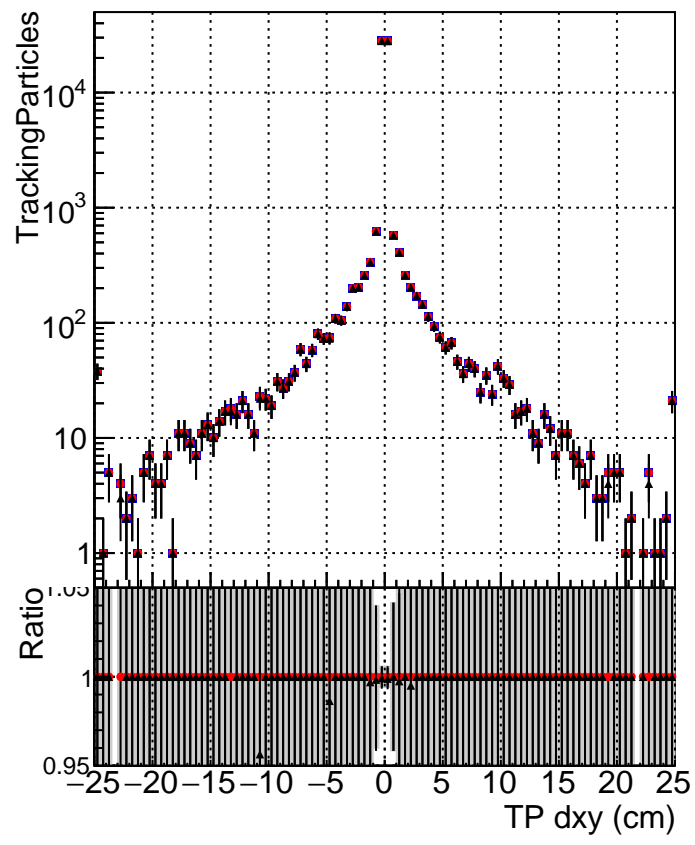

N of simulated tracks vs dxy

N of associated tracks (simToReco) vs dxy

N of simulated track

Legend:
- DQM_ttbarPU_mkFit_5iter (blue square)
- DQM_ttbarPU_mkFit_5iter_updatedPR111_update (red circle)
- DQM_ttbarPU_mkFit_5iter_updatedPR111_update_fixPropagation (black triangle)