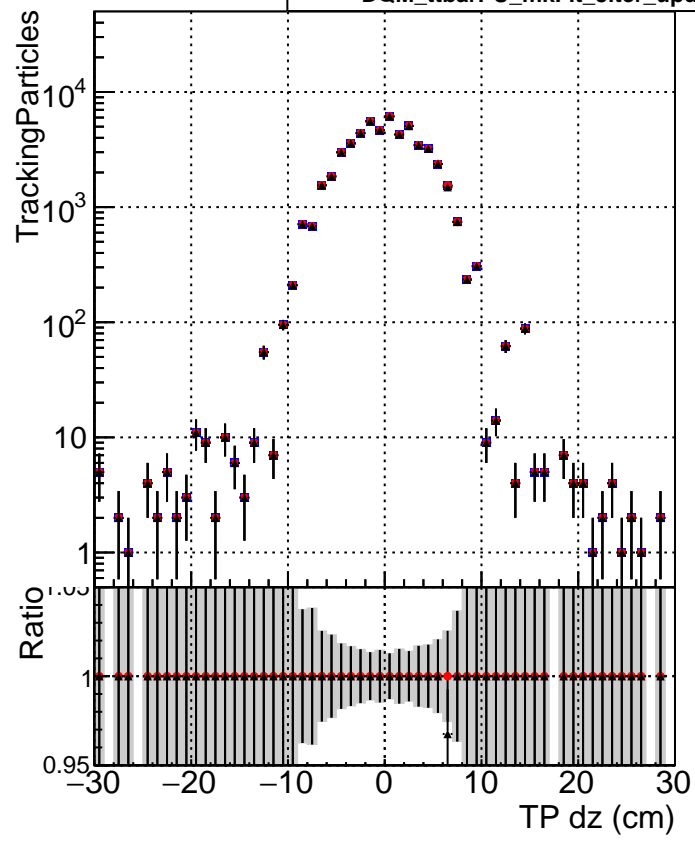

N of simulated tracks vs dxy

N of associated tracks (simToReco) vs dxy

N of simulated track

Legend:
- DQM_ttbarPU_mkFit_5iter (blue square)
- DQM_ttbarPU_mkFit_5iter_updatedPR111_update (red circle)
- DQM_ttbarPU_mkFit_5iter_updatedPR111_update_fixPropagation (black triangle)