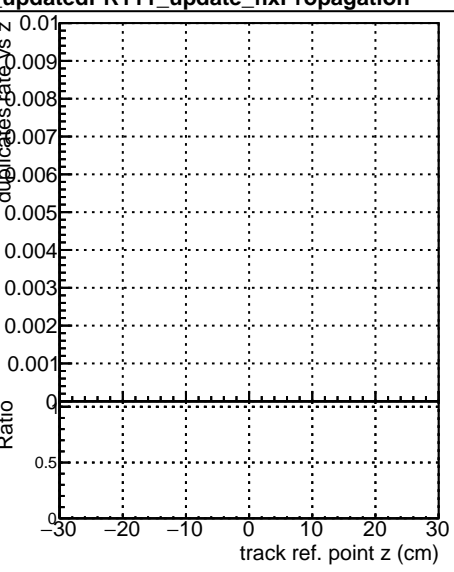

Fake rate vs vertpos**Duplicates Rate vs vertpos****Pileup rate vs vertpos****Fake rate vs v****Duplicates Rate vs v****Pileup rate vs v**

■ DQM_ttbarPU_mkFit_5iter
■ DQM_ttbarPU_mkFit_5iter_updatedPR111_update
■ DQM_ttbarPU_mkFit_5iter_updatedPR111_update_fixPropagation

Fake rate vs. sim PV z**Duplicates Rate vs sim PV z****Pileup rate vs. sim PV z**