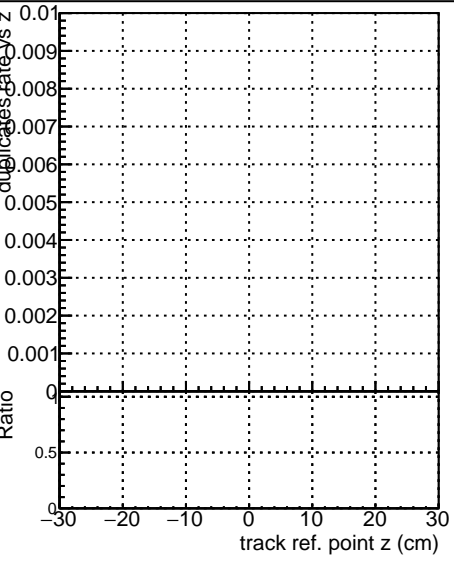

Fake rate vs vertpos**Duplicates Rate vs vertpos****Pileup rate vs vertpos**

—•— DQM_ttbarPU_mkFit_5iter
—•— DQM_ttbarPU_mkFit_5iter_updatedPR111_update
—•— DQM_ttbarPU_mkFit_5iter_updatedPR111_update_fixPropagation

Fake rate vs v**Duplicates Rate vs v****Pileup rate vs v****Fake rate vs. sim PV z****Duplicates Rate vs sim PV z****Pileup rate vs. sim PV z**