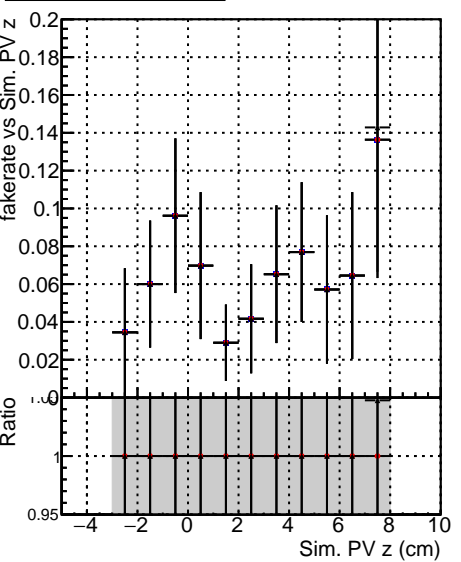

Fake rate vs vertpos**Duplicates Rate vs vertpos****Pileup rate vs vertpos**

■ DQM_ttbarPU_mkFit_5iter
● DQM_ttbarPU_mkFit_5iter_updatedPR111_update
— DQM_ttbarPU_mkFit_5iter_updatedPR111_update_fixPropagation

Fake rate vs v**Fake rate vs. sim PV z****Duplicates Rate vs sim PV z****Pileup rate vs. sim PV z**