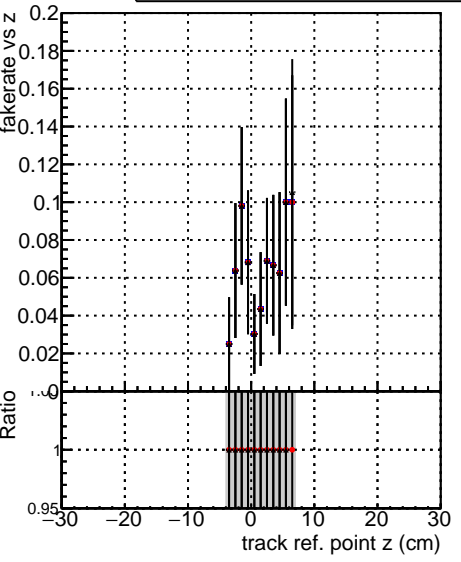

Fake rate vs vertpos**Duplicates Rate vs vertpos****Pileup rate vs vertpos**

■ DQM_ttbarPU_mkFit_5iter
● DQM_ttbarPU_mkFit_5iter_updatedPR111_update
— DQM_ttbarPU_mkFit_5iter_updatedPR111_update_fixPropagation

Fake rate vs v**Fake rate vs. sim PV z****Duplicates Rate vs sim PV z****Pileup rate vs. sim PV z**