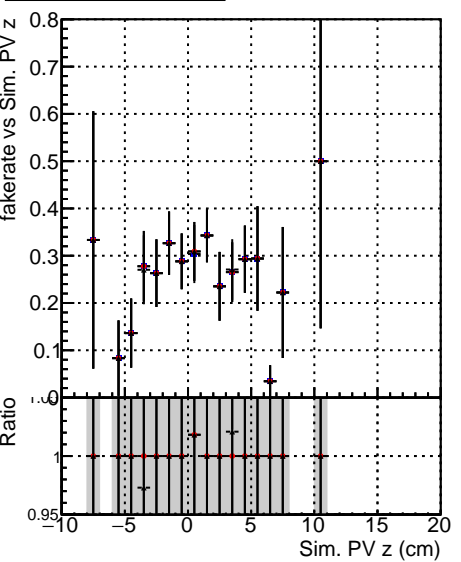

**Fake rate vs vertpos****Duplicates Rate vs vertpos****Pileup rate vs vertpos****Fake rate vs v****Duplicates Rate vs v****Pileup rate vs v**

■ DQM\_ttbarPU\_mkFit\_5iter  
■ DQM\_ttbarPU\_mkFit\_5iter\_updatedPR111\_update  
■ DQM\_ttbarPU\_mkFit\_5iter\_updatedPR111\_update\_fixPropagation

**Fake rate vs. sim PV z****Duplicates Rate vs sim PV z****Pileup rate vs. sim PV z**