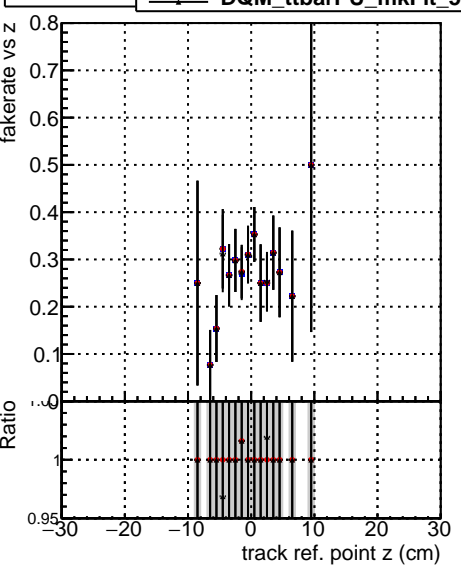

**Fake rate vs vertpos****Duplicates Rate vs vertpos****Pileup rate vs vertpos****Fake rate vs v****Duplicates Rate vs v****Pileup rate vs v**

■ DQM\_ttbarPU\_mkFit\_5iter  
■ DQM\_ttbarPU\_mkFit\_5iter\_updatedPR111\_update  
■ DQM\_ttbarPU\_mkFit\_5iter\_updatedPR111\_update\_fixPropagation

**Fake rate vs. sim PV z****Duplicates Rate vs sim PV z****Pileup rate vs. sim PV z**