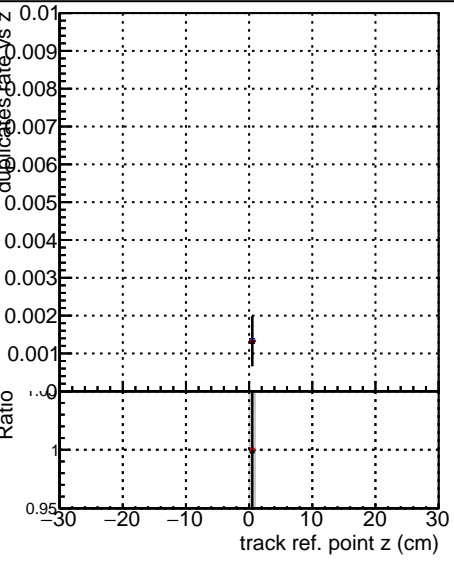

Fake rate vs vertpos**Duplicates Rate vs vertpos****Pileup rate vs vertpos**

■ DQM_ttbarPU_mkFit_5iter
● DQM_ttbarPU_mkFit_5iter_updatedPR111_update
● DQM_ttbarPU_mkFit_5iter_updatedPR111_update_fixPropagation

Fake rate vs v**Fake rate vs. sim PV z****Duplicates Rate vs sim PV z****Pileup rate vs. sim PV z**