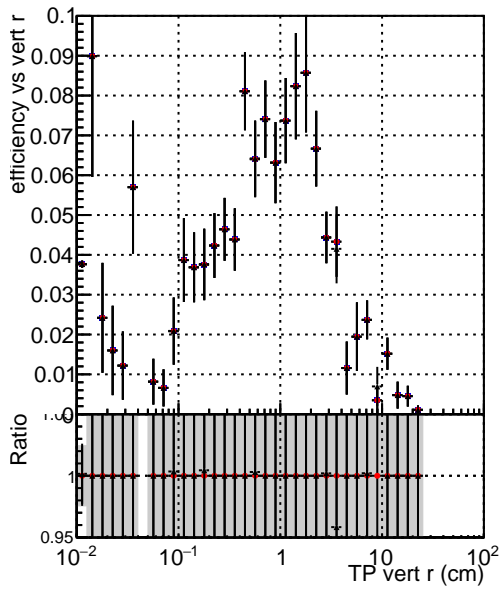

**Efficiency vs vertpos****fake+duplicates vs vert r**

Legend for Efficiency vs. sim PV z:

- Blue square: DQM\_ttbarPU\_mkFit\_5iter
- Red circle: DQM\_ttbarPU\_mkFit\_5iter\_updatedPR111\_update
- Black triangle: DQM\_ttbarPU\_mkFit\_5iter\_updatedPR111\_update\_fixPropagation

**Efficiency vs. sim PV z****Efficiency vs. sim PV z****fake+duplicates vs Sim. PV z**