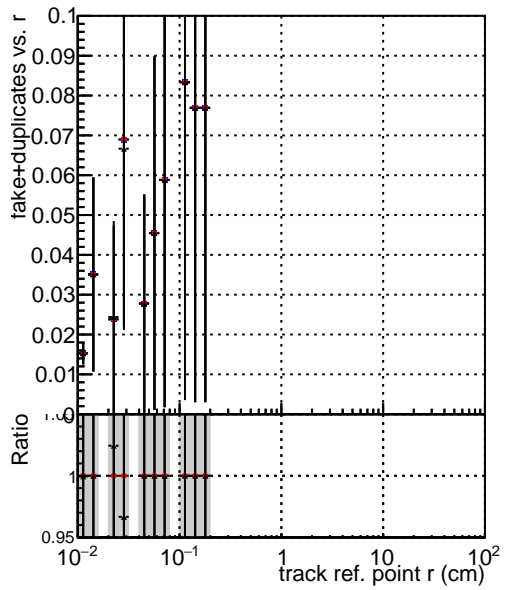

**Efficiency vs vertpos****fake+duplicates vs vert r**

Legend for Efficiency vs. sim PV z:

- Blue square: DQM\_ttbarPU\_mkFit\_5iter
- Red circle: DQM\_ttbarPU\_mkFit\_5iter\_updatedPR111\_update
- Black triangle: DQM\_ttbarPU\_mkFit\_5iter\_updatedPR111\_update\_fixPropagation

**Efficiency vs. sim PV z****Efficiency vs. sim PV z****fake+duplicates vs Sim. PV z**