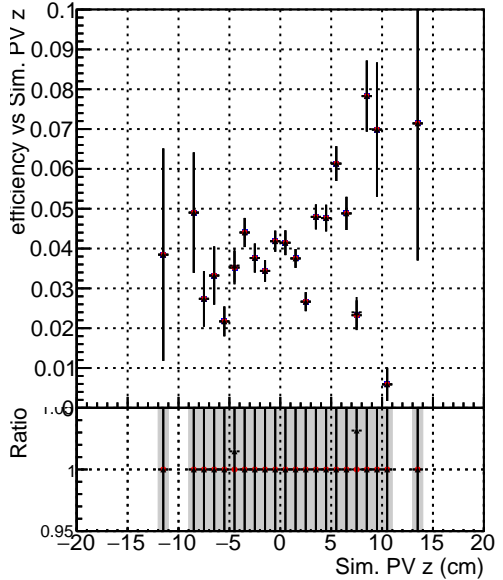

**Efficiency vs vertpos****fake+duplicates vs vert r**

Legend for Efficiency vs. sim PV z:

- Blue square: DQM\_ttbarPU\_mkFit\_5iter
- Red circle: DQM\_ttbarPU\_mkFit\_5iter\_updatedPR111\_update
- Black triangle: DQM\_ttbarPU\_mkFit\_5iter\_updatedPR111\_update\_fixPropagation

**Efficiency vs. sim PV z****Efficiency vs. sim PV z****fake+duplicates vs Sim. PV z**