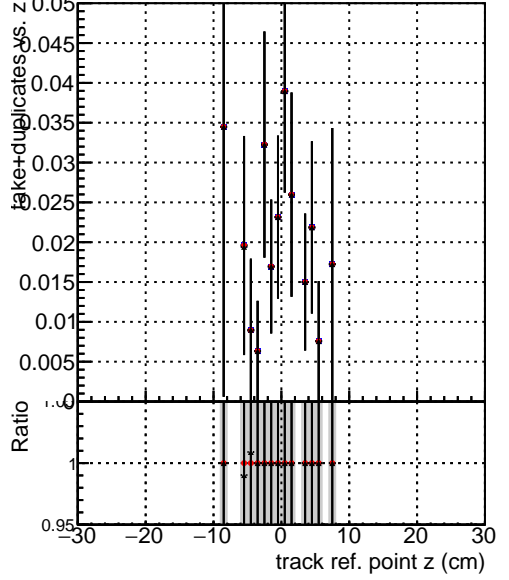

**Efficiency vs vertpos****fake+duplicates vs vert r**

Legend for Efficiency vs. sim PV z:

- Blue square: DQM\_ttbarPU\_mkFit\_5iter
- Red circle: DQM\_ttbarPU\_mkFit\_5iter\_updatedPR111\_update
- Black triangle: DQM\_ttbarPU\_mkFit\_5iter\_updatedPR111\_update\_fixPropagation

**Efficiency vs. sim PV z****Efficiency vs. sim PV z****fake+duplicates vs Sim. PV z**