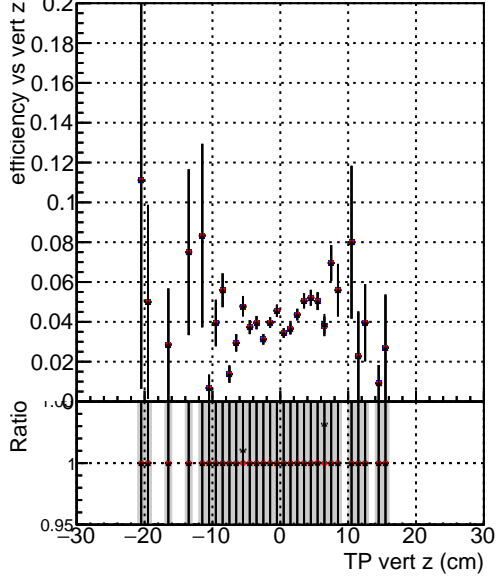

**Efficiency vs vertpos****fake+duplicates vs vert r**

Legend for Efficiency vs. sim PV z:

- Blue square: DQM\_ttbarPU\_mkFit\_5iter
- Red circle: DQM\_ttbarPU\_mkFit\_5iter\_updatedPR111\_update
- Black triangle: DQM\_ttbarPU\_mkFit\_5iter\_updatedPR111\_update\_fixPropagation

**Efficiency vs. sim PV z****Efficiency vs. sim PV z****fake+duplicates vs Sim. PV z**