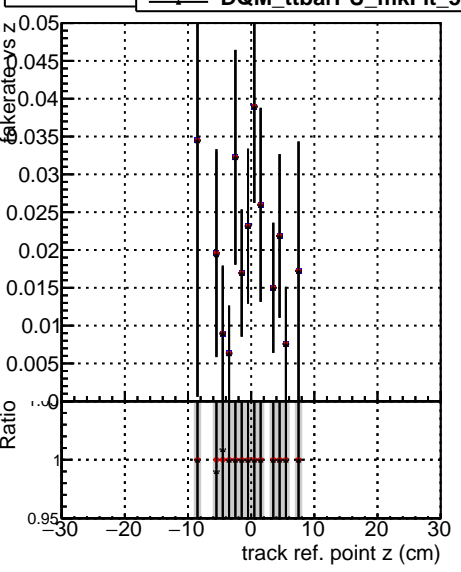

Fake rate vs vertpos**Duplicates Rate vs vertpos****Pileup rate vs vertpos****Fake rate vs v****Duplicates Rate vs v****Pileup rate vs v**

■ DQM_ttbarPU_mkFit_5iter
● DQM_ttbarPU_mkFit_5iter_updatedPR111_update
● DQM_ttbarPU_mkFit_5iter_updatedPR111_update
— DQM_ttbarPU_mkFit_5iter_updatedPR111_update_fixPropagation

Fake rate vs. sim PV z**Duplicates Rate vs sim PV z****Pileup rate vs. sim PV z**