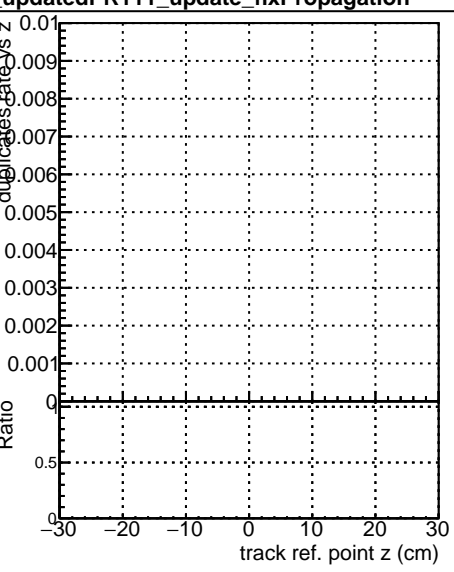

Fake rate vs vertpos**Duplicates Rate vs vertpos****Pileup rate vs vertpos****Fake rate vs v****Duplicates Rate vs v****Pileup rate vs v**

■ DQM_ttbarPU_mkFit_5iter
● DQM_ttbarPU_mkFit_5iter_updatedPR111_update
● DQM_ttbarPU_mkFit_5iter_updatedPR111_update
— DQM_ttbarPU_mkFit_5iter_updatedPR111_update_fixPropagation

Fake rate vs. sim PV z**Duplicates Rate vs sim PV z****Pileup rate vs. sim PV z**