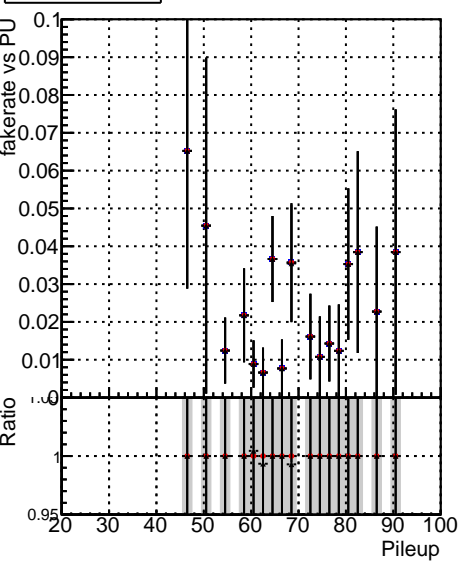

Fake rate vs dr**Duplicates Rate vs dr****Pileup rate vs dr****Fake rate vs ΔR(track, jet)****Duplicates Rate vs ΔR(track, jet)****Pileup rate vs ΔR(track, jet)****Fake rate vs pu****Duplicates Rate vs pu****Pileup rate vs pu**

—●— DQM_ttbarPU_mkFit_5iter
—●— DQM_ttbarPU_mkFit_5iter_updatedPR111_update
—●— DQM_ttbarPU_mkFit_5iter_updatedPR111_update_fixPropagation