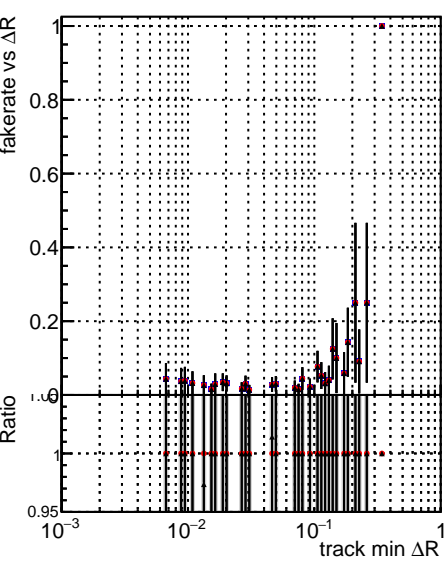

Fake rate vs dr**Duplicates Rate vs dr****Pileup rate vs dr****Fake rate vs ΔR(track, jet)****Duplicates Rate vs ΔR(track, jet)****Pileup rate vs ΔR(track, jet)****Fake rate vs pu****Duplicates Rate vs pu****Pileup rate vs pu**

—●— DQM_ttbarPU_mkFit_5iter
—●— DQM_ttbarPU_mkFit_5iter_updatedPR111_update
—●— DQM_ttbarPU_mkFit_5iter_updatedPR111_update_fixPropagation