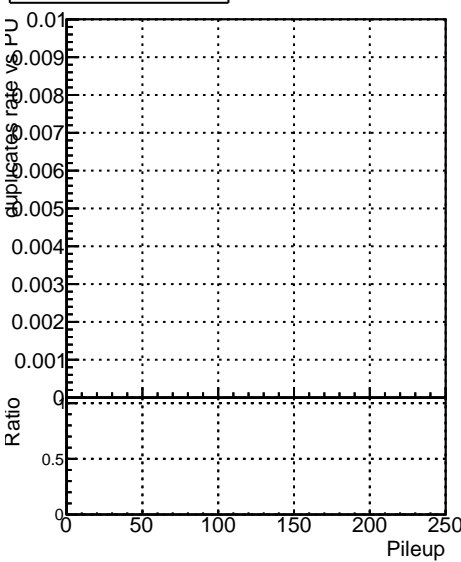

Fake rate vs dr**Duplicates Rate vs dr****Pileup rate vs dr****Fake rate vs ΔR(track, jet)****Duplicates Rate vs ΔR(track, jet)****Pileup rate vs ΔR(track, jet)****Fake rate vs pu****Duplicates Rate vs pu****Pileup rate vs pu**

—●— DQM_ttbarPU_mkFit_5iter
—●— DQM_ttbarPU_mkFit_5iter_updatedPR111_update
—●— DQM_ttbarPU_mkFit_5iter_updatedPR111_update_fixPropagation