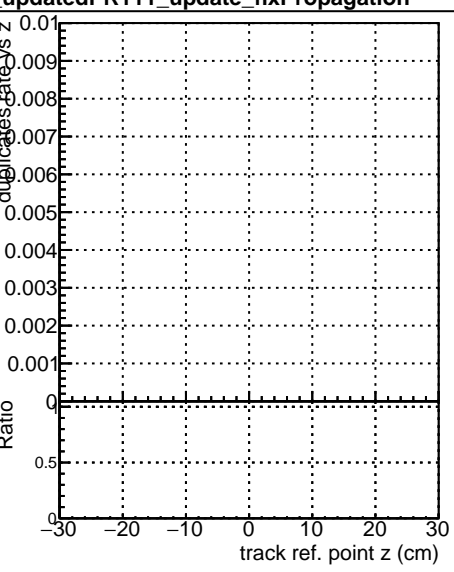

Fake rate vs vertpos**Duplicates Rate vs vertpos****Pileup rate vs vertpos****Fake rate vs v****Duplicates Rate vs v****Pileup rate vs v**

◆ DQM_ttbarPU_mkFit_5iter
◆ DQM_ttbarPU_mkFit_5iter_updatedPR111_update
◆ DQM_ttbarPU_mkFit_5iter_updatedPR111_update_fixPropagation

Fake rate vs. sim PV z**Duplicates Rate vs sim PV z****Pileup rate vs. sim PV z**