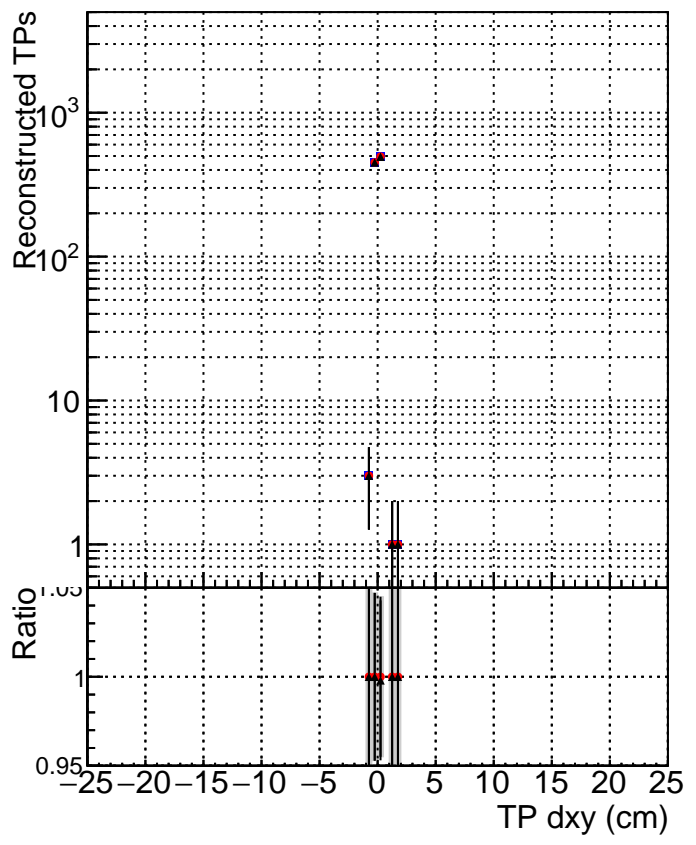

**N of simulated tracks vs dxy**

**N of associated tracks (simToReco) vs dxy**

**N of simulated track**

- DQM\_ttbarPU\_mkFit\_5iter
- DQM\_ttbarPU\_mkFit\_5iter\_updatedPR111\_update
- ▲ DQM\_ttbarPU\_mkFit\_5iter\_updatedPR111\_update\_fixPropagation