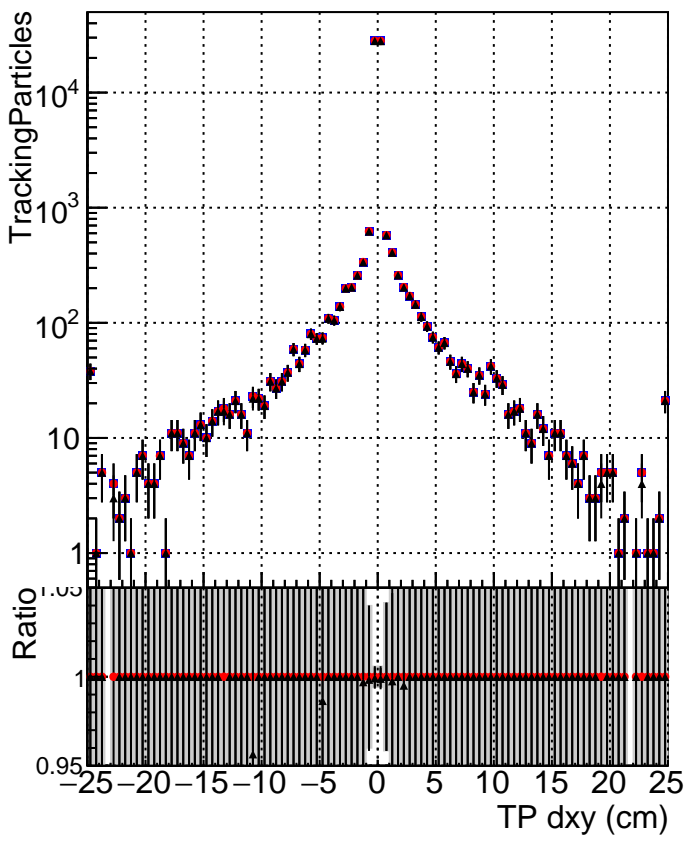

**N of simulated tracks vs dxy**

**N of associated tracks (simToReco) vs dxy**

**N of simulated track**

- DQM\_ttbarPU\_mkFit\_5iter
- DQM\_ttbarPU\_mkFit\_5iter\_updatedPR111\_update
- ▲ DQM\_ttbarPU\_mkFit\_5iter\_updatedPR111\_update\_fixPropagation