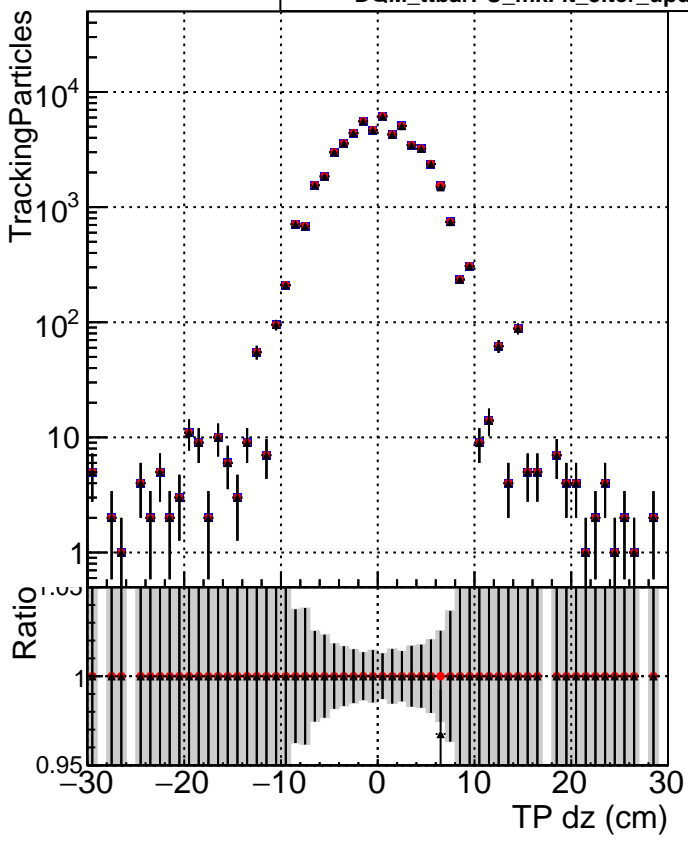

**N of simulated tracks vs dxy**

**N of associated tracks (simToReco) vs dxy**

**N of simulated track**

- DQM\_ttbarPU\_mkFit\_5iter
- DQM\_ttbarPU\_mkFit\_5iter\_updatedPR111\_update
- ▲ DQM\_ttbarPU\_mkFit\_5iter\_updatedPR111\_update\_fixPropagation