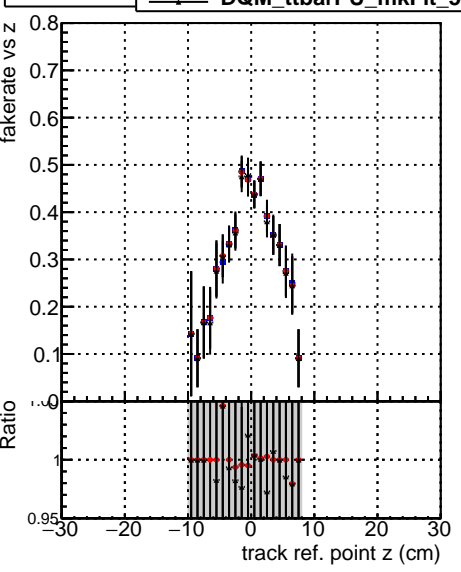

**Fake rate vs vertpos****Duplicates Rate vs vertpos****Pileup rate vs vertpos****Fake rate vs v****Duplicates Rate vs v****Pileup rate vs v**

■ DQM\_ttbarPU\_mkFit\_5iter  
■ DQM\_ttbarPU\_mkFit\_5iter\_updatedPR111\_update  
■ DQM\_ttbarPU\_mkFit\_5iter\_updatedPR111\_update\_fixPropagation

**Fake rate vs. sim PV z****Duplicates Rate vs sim PV z****Pileup rate vs. sim PV z**